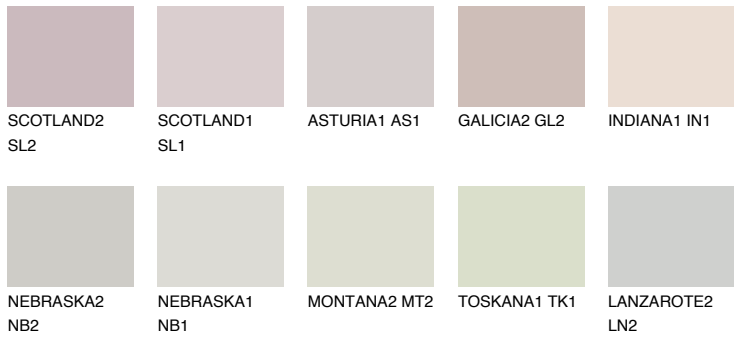

COLOUR DETAILS

MALTA1 ML1

62% **TSR** 65%

Matching colours

COLOURS

INTENSE

For more information on plasters and paints, go to www.ceresit.lv

*The presented colours refer to plasters and paints offered by Ceresit. Due to the use of digital techniques, the presented colours might not represent the original ones, thus they cannot be considered as a reliable colour presentation. We recommend checking the authentic colour samples.