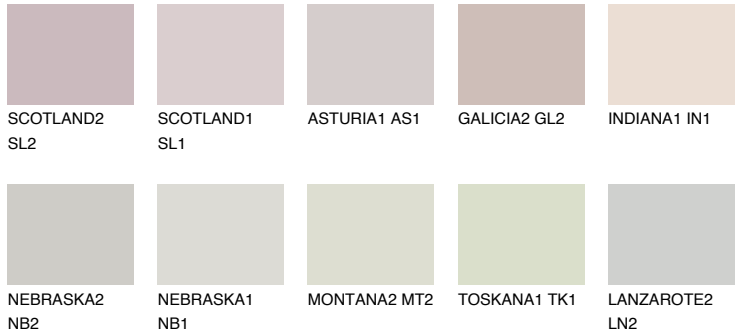

COLOUR DETAILS

MALTA1 ML1

62% **TSR** 65%

Matching colours

COLOURS

INTENSE

For more information on plasters and paints, go to www.ceresit.lv

*The presented colours refer to plasters and paints offered by Ceresit. Due to the use of digital techniques, the presented colours might not represent the original ones, thus they cannot be considered as a reliable colour presentation. We recommend checking the authentic colour samples.