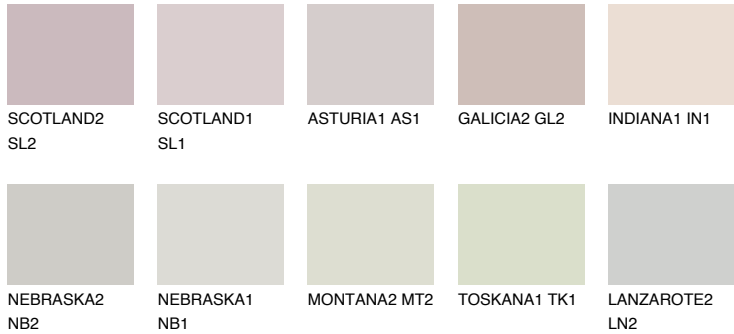

# COLOUR DETAILS

## MALTA1 ML1

62% **TSR** 65%

### Matching colours

#### COLOURS