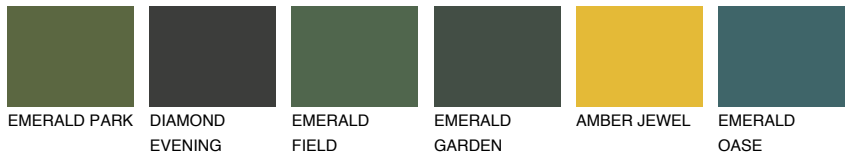

COLOUR DETAILS

MALTA2 ML2

54% TSR 48%

Matching colours

COLOURS

INTENSE

For more information on plasters and paints, go to www.ceresit.lv

*The presented colours refer to plasters and paints offered by Ceresit. Due to the use of digital techniques, the presented colours might not represent the original ones, thus they cannot be considered as a reliable colour presentation. We recommend checking the authentic colour samples.