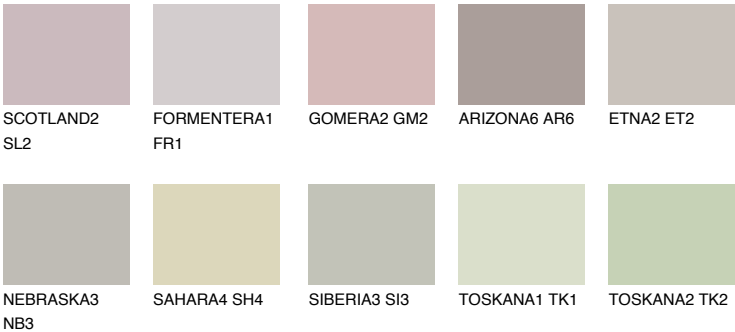

## MALTA2 ML2

54% **TSR** 48%

### Matching colours

#### COLOURS

#### INTENSE

For more information on plasters and paints, go to [www.ceresit.lv](http://www.ceresit.lv)

\*The presented colours refer to plasters and paints offered by Ceresit. Due to the use of digital techniques, the presented colours might not represent the original ones, thus they cannot be considered as a reliable colour presentation. We recommend checking the authentic colour samples.