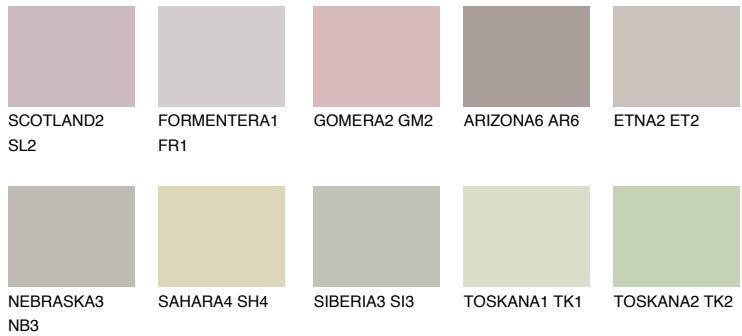

COLOUR DETAILS

MALTA2 ML2

54% TSR 48%

Matching colours

COLOURS

INTENSE

For more information on plasters and paints, go to www.ceresit.lv

*The presented colours refer to plasters and paints offered by Ceresit. Due to the use of digital techniques, the presented colours might not represent the original ones, thus they cannot be considered as a reliable colour presentation. We recommend checking the authentic colour samples.