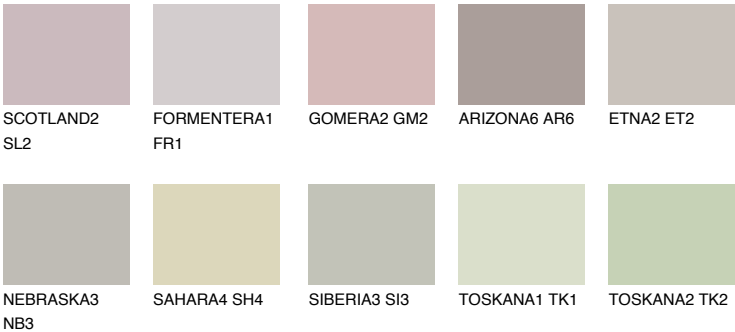

MALTA2 ML2

54% TSR 48%

Matching colours

COLOURS

INTENSE

For more information on plasters and paints, go to www.ceresit.lv

*The presented colours refer to plasters and paints offered by Ceresit. Due to the use of digital techniques, the presented colours might not represent the original ones, thus they cannot be considered as a reliable colour presentation. We recommend checking the authentic colour samples.