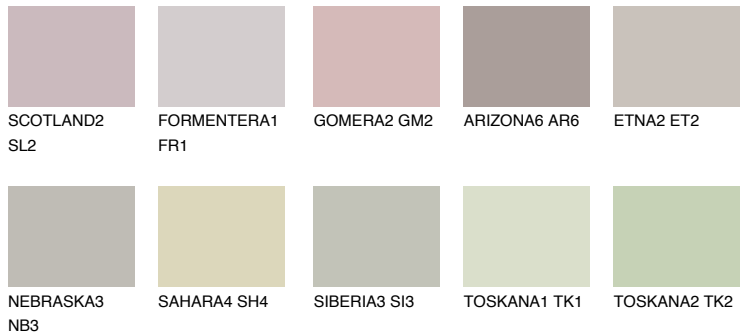

MALTA2 ML2

54% **TSR** 48%

Matching colours

COLOURS

INTENSE

For more information on plasters and paints, go to
www.ceresit.lv

*The presented colours refer to plasters and paints offered by Ceresit. Due to the use of digital techniques, the presented colours might not represent the original ones, thus they cannot be considered as a reliable colour presentation. We recommend checking the authentic colour samples.