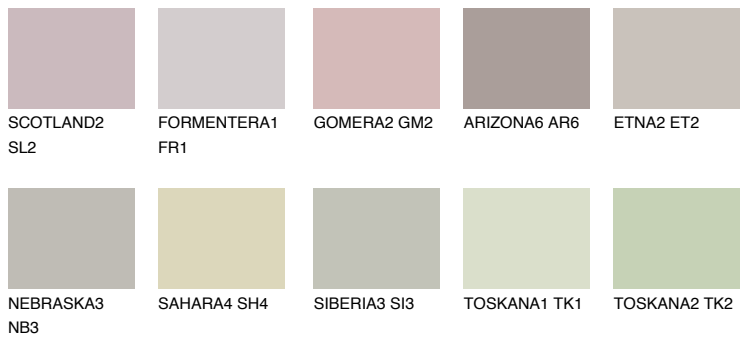

MALTA2 ML2

54% TSR 48%

Matching colours

COLOURS

INTENSE

For more information on plasters and paints, go to www.ceresit.lv

*The presented colours refer to plasters and paints offered by Ceresit. Due to the use of digital techniques, the presented colours might not represent the original ones, thus they cannot be considered as a reliable colour presentation. We recommend checking the authentic colour samples.