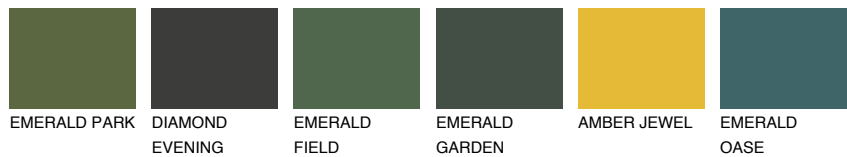

COLOUR DETAILS

MALTA3 ML3

49% TSR 44%

Matching colours

COLOURS

INTENSE

For more information on plasters and paints, go to www.ceresit.lv

*The presented colours refer to plasters and paints offered by Ceresit. Due to the use of digital techniques, the presented colours might not represent the original ones, thus they cannot be considered as a reliable colour presentation. We recommend checking the authentic colour samples.