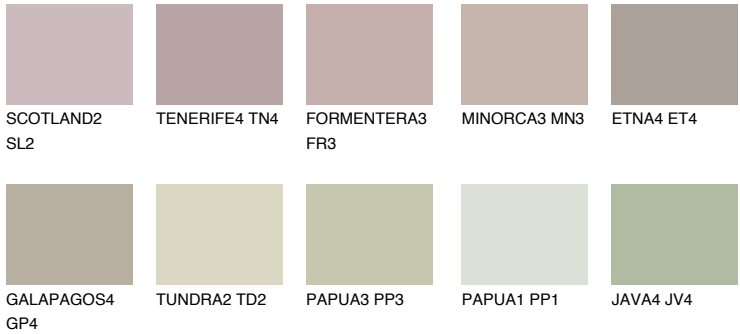

COLOUR DETAILS

MALTA3 ML3

49% TSR 44%

Matching colours

COLOURS

INTENSE

For more information on plasters and paints, go to www.ceresit.lv

*The presented colours refer to plasters and paints offered by Ceresit. Due to the use of digital techniques, the presented colours might not represent the original ones, thus they cannot be considered as a reliable colour presentation. We recommend checking the authentic colour samples.