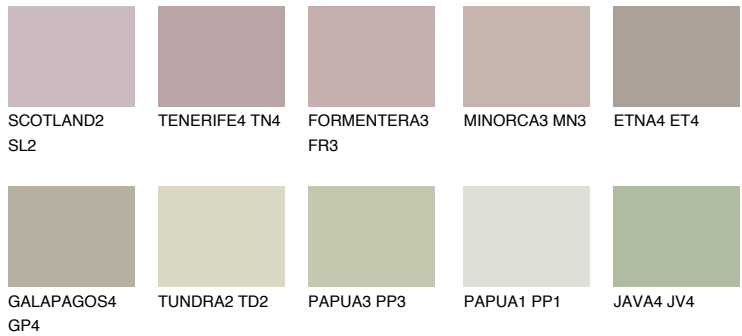

COLOUR DETAILS

MALTA3 ML3

49% TSR 44%

Matching colours

COLOURS

INTENSE

For more information on plasters and paints, go to www.ceresit.lv

*The presented colours refer to plasters and paints offered by Ceresit. Due to the use of digital techniques, the presented colours might not represent the original ones, thus they cannot be considered as a reliable colour presentation. We recommend checking the authentic colour samples.