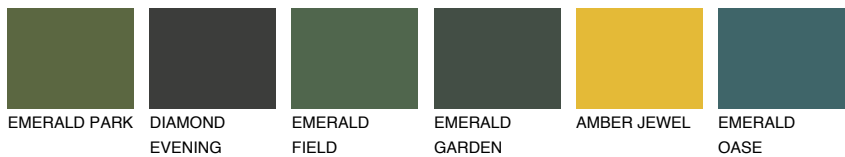

COLOUR DETAILS

MALTA3 ML3

49% TSR 44%

Matching colours

COLOURS

INTENSE

For more information on plasters and paints, go to www.ceresit.lv

*The presented colours refer to plasters and paints offered by Ceresit. Due to the use of digital techniques, the presented colours might not represent the original ones, thus they cannot be considered as a reliable colour presentation. We recommend checking the authentic colour samples.