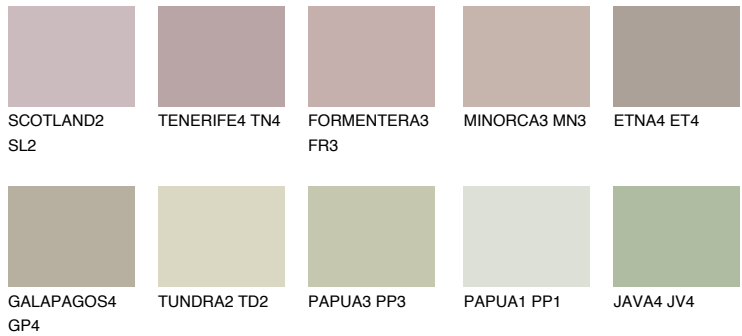

COLOUR DETAILS

MALTA3 ML3

49% **TSR** 44%

Matching colours

COLOURS

INTENSE

For more information on plasters and paints, go to www.ceresit.lv

*The presented colours refer to plasters and paints offered by Ceresit. Due to the use of digital techniques, the presented colours might not represent the original ones, thus they cannot be considered as a reliable colour presentation. We recommend checking the authentic colour samples.