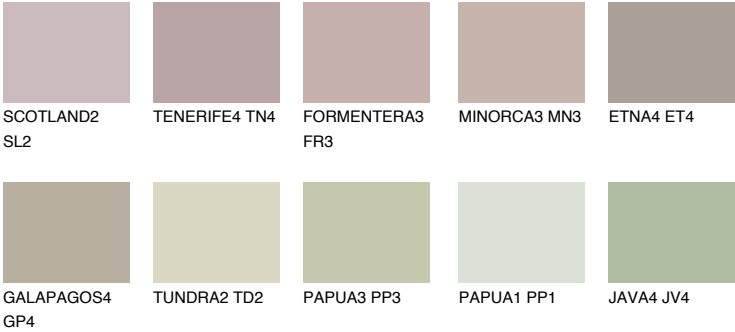

## MALTA3 ML3

49% **TSR** 44%

### Matching colours

#### COLOURS

#### INTENSE

For more information on plasters and paints, go to [www.ceresit.lv](http://www.ceresit.lv)

\*The presented colours refer to plasters and paints offered by Ceresit. Due to the use of digital techniques, the presented colours might not represent the original ones, thus they cannot be considered as a reliable colour presentation. We recommend checking the authentic colour samples.