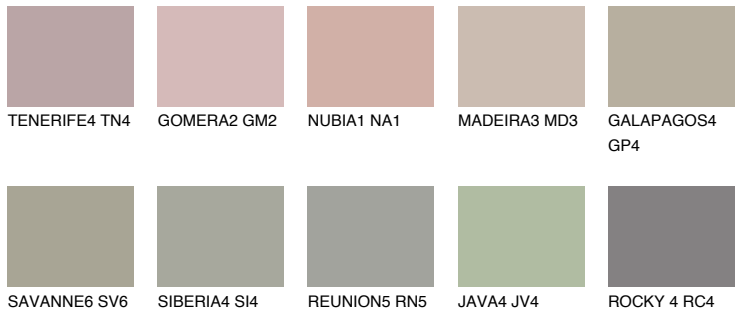

COLOUR DETAILS

MALTA4 ML4

42% TSR 36%

Matching colours

COLOURS

INTENSE

For more information on plasters and paints, go to www.ceresit.lv

*The presented colours refer to plasters and paints offered by Ceresit. Due to the use of digital techniques, the presented colours might not represent the original ones, thus they cannot be considered as a reliable colour presentation. We recommend checking the authentic colour samples.