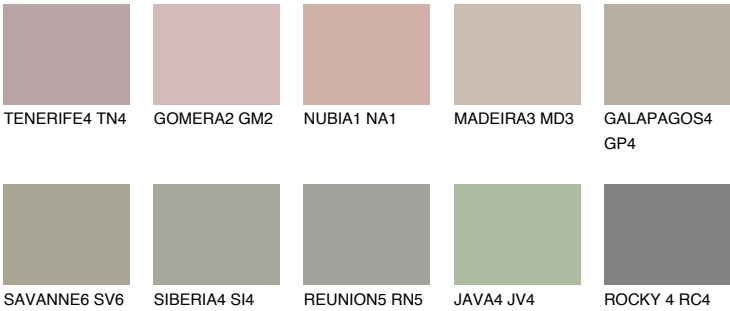

COLOUR DETAILS

MALTA4 ML4

42% TSR 36%

Matching colours

COLOURS

INTENSE

For more information on plasters and paints, go to www.ceresit.lv

*The presented colours refer to plasters and paints offered by Ceresit. Due to the use of digital techniques, the presented colours might not represent the original ones, thus they cannot be considered as a reliable colour presentation. We recommend checking the authentic colour samples.