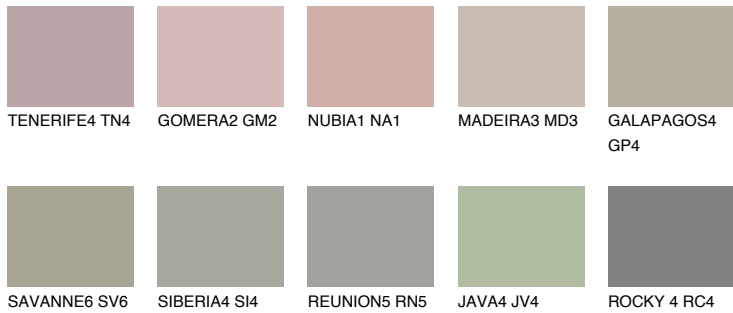

COLOUR DETAILS

MALTA4 ML4

42% TSR 36%

Matching colours

COLOURS

INTENSE

For more information on plasters and paints, go to www.ceresit.lv

*The presented colours refer to plasters and paints offered by Ceresit. Due to the use of digital techniques, the presented colours might not represent the original ones, thus they cannot be considered as a reliable colour presentation. We recommend checking the authentic colour samples.