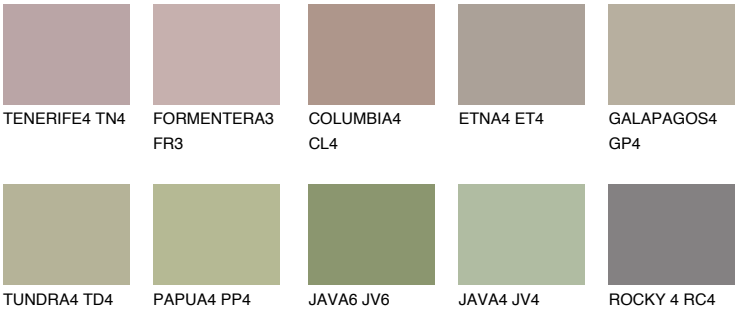

COLOUR DETAILS

MALTA5 ML5

34% **TSR** 29%

Matching colours

COLOURS

INTENSE

For more information on plasters and paints, go to www.ceresit.lv

*The presented colours refer to plasters and paints offered by Ceresit. Due to the use of digital techniques, the presented colours might not represent the original ones, thus they cannot be considered as a reliable colour presentation. We recommend checking the authentic colour samples.