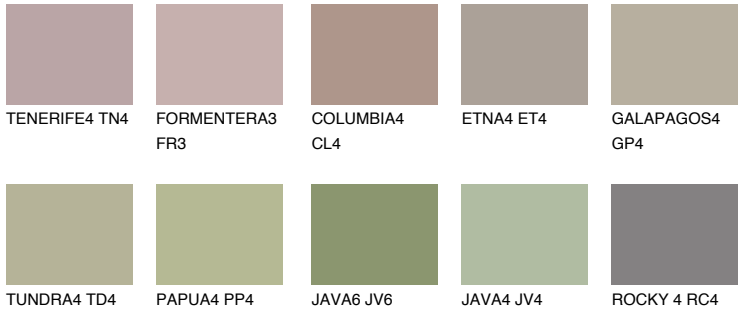

COLOUR DETAILS

MALTA5 ML5

34% **TSR** 29%

Matching colours

COLOURS

INTENSE

For more information on plasters and paints, go to www.ceresit.lv

*The presented colours refer to plasters and paints offered by Ceresit. Due to the use of digital techniques, the presented colours might not represent the original ones, thus they cannot be considered as a reliable colour presentation. We recommend checking the authentic colour samples.