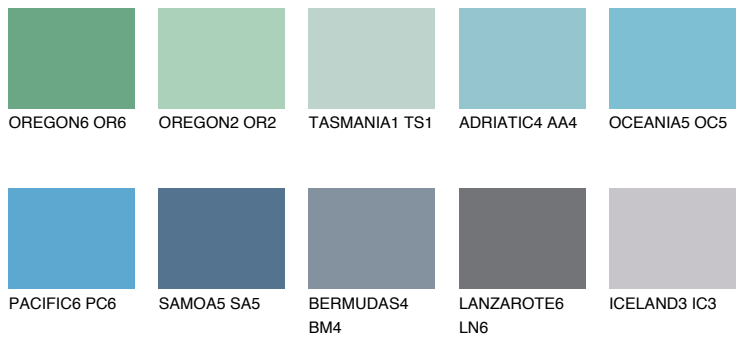

COLOUR DETAILS

OCEANIA6 OC6

40% TSR 51%

Matching colours

COLOURS

INTENSE

For more information on plasters and paints, go to www.ceresit.lv

*The presented colours refer to plasters and paints offered by Ceresit. Due to the use of digital techniques, the presented colours might not represent the original ones, thus they cannot be considered as a reliable colour presentation. We recommend checking the authentic colour samples.