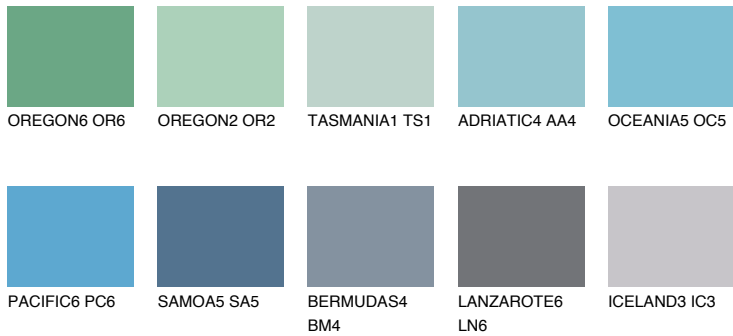

COLOUR DETAILS

OCEANIA6 OC6

40% TSR 51%

Matching colours

COLOURS

INTENSE

For more information on plasters and paints, go to www.ceresit.lv

*The presented colours refer to plasters and paints offered by Ceresit. Due to the use of digital techniques, the presented colours might not represent the original ones, thus they cannot be considered as a reliable colour presentation. We recommend checking the authentic colour samples.