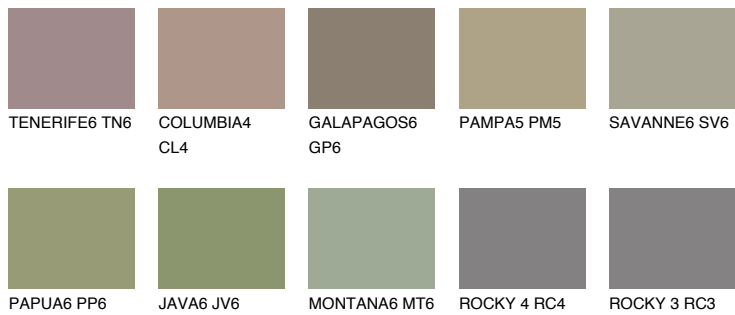

COLOUR DETAILS

MALTA6 ML6

☀ 25% **TSR 22%**

Matching colours

COLOURS

INTENSE

For more information on plasters and paints, go to www.ceresit.lv

*The presented colours refer to plasters and paints offered by Ceresit. Due to the use of digital techniques, the presented colours might not represent the original ones, thus they cannot be considered as a reliable colour presentation. We recommend checking the authentic colour samples.