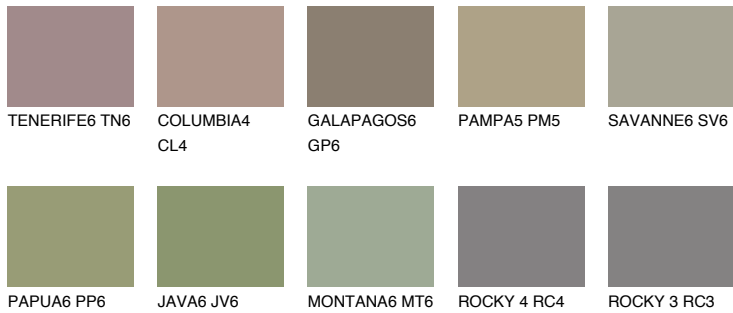

COLOUR DETAILS

MALTA6 ML6

☀ 25% **TSR 22%**

Matching colours

COLOURS

INTENSE

For more information on plasters and paints, go to www.ceresit.lv

*The presented colours refer to plasters and paints offered by Ceresit. Due to the use of digital techniques, the presented colours might not represent the original ones, thus they cannot be considered as a reliable colour presentation. We recommend checking the authentic colour samples.