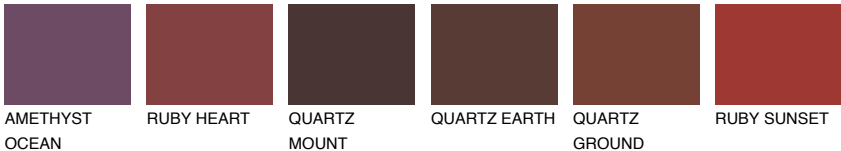

MALTA6 ML6

25% **TSR** 22%

Matching colours

COLOURS

INTENSE

For more information on plasters and paints, go to www.ceresit.lv

*The presented colours refer to plasters and paints offered by Ceresit. Due to the use of digital techniques, the presented colours might not represent the original ones, thus they cannot be considered as a reliable colour presentation. We recommend checking the authentic colour samples.