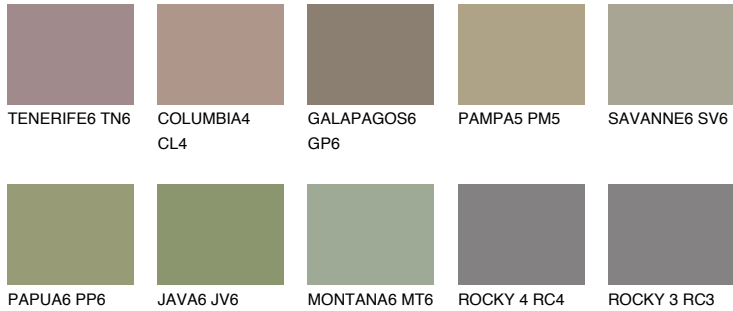

COLOUR DETAILS

MALTA6 ML6

☀ 25% **TSR 22%**

Matching colours

COLOURS

INTENSE

For more information on plasters and paints, go to www.ceresit.lv

*The presented colours refer to plasters and paints offered by Ceresit. Due to the use of digital techniques, the presented colours might not represent the original ones, thus they cannot be considered as a reliable colour presentation. We recommend checking the authentic colour samples.