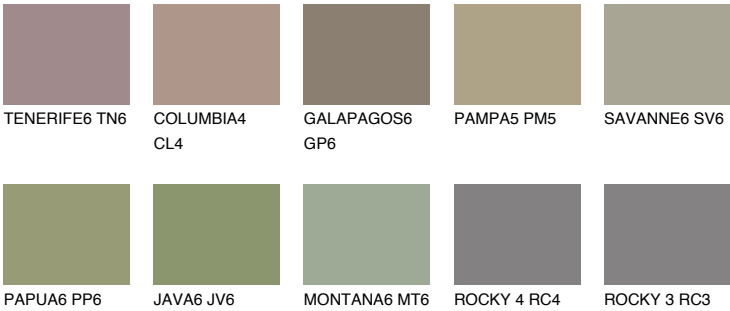

MALTA6 ML6

25% **TSR** 22%

Matching colours

COLOURS

INTENSE

For more information on plasters and paints, go to www.ceresit.lv

*The presented colours refer to plasters and paints offered by Ceresit. Due to the use of digital techniques, the presented colours might not represent the original ones, thus they cannot be considered as a reliable colour presentation. We recommend checking the authentic colour samples.