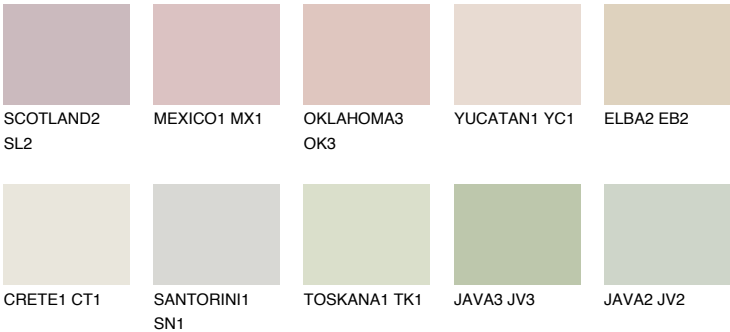

ELBA1 EB1

73% **TSR** 71%

Matching colours

COLOURS

INTENSE

For more information on plasters and paints, go to www.ceresit.lv

*The presented colours refer to plasters and paints offered by Ceresit. Due to the use of digital techniques, the presented colours might not represent the original ones, thus they cannot be considered as a reliable colour presentation. We recommend checking the authentic colour samples.