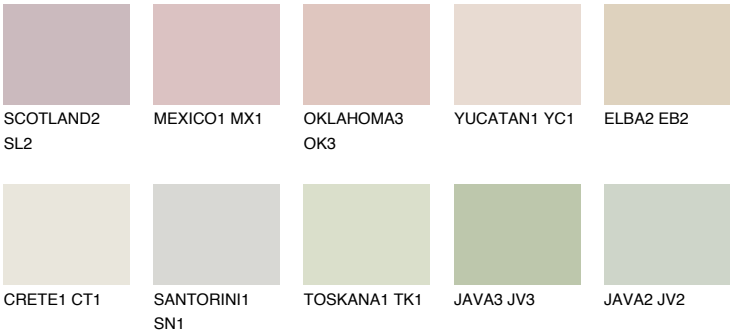

**ELBA1 EB1**

73% **TSR** 71%

## Matching colours

### COLOURS

### INTENSE

For more information on plasters and paints, go to [www.ceresit.lv](http://www.ceresit.lv)

\*The presented colours refer to plasters and paints offered by Ceresit. Due to the use of digital techniques, the presented colours might not represent the original ones, thus they cannot be considered as a reliable colour presentation. We recommend checking the authentic colour samples.