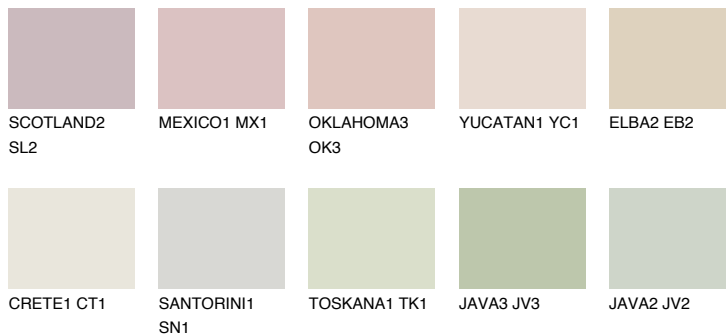

**ELBA1 EB1**

73% **TSR** 71%

## Matching colours

### COLOURS

### INTENSE

For more information on plasters and paints, go to  
[www.ceresit.lv](http://www.ceresit.lv)

\*The presented colours refer to plasters and paints offered by Ceresit. Due to the use of digital techniques, the presented colours might not represent the original ones, thus they cannot be considered as a reliable colour presentation. We recommend checking the authentic colour samples.