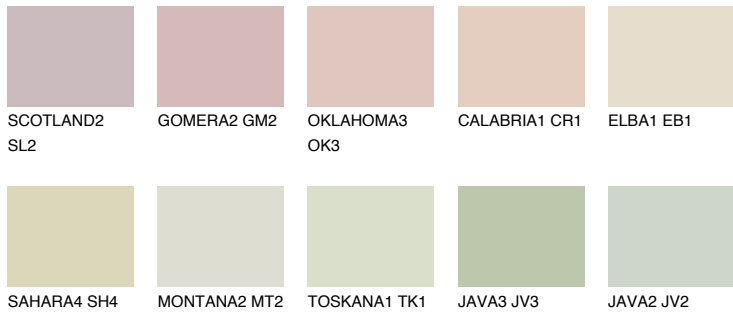

COLOUR DETAILS

ELBA2 EB2

65% **TSR** 62%

Matching colours

COLOURS

INTENSE

For more information on plasters and paints, go to www.ceresit.lv

*The presented colours refer to plasters and paints offered by Ceresit. Due to the use of digital techniques, the presented colours might not represent the original ones, thus they cannot be considered as a reliable colour presentation. We recommend checking the authentic colour samples.