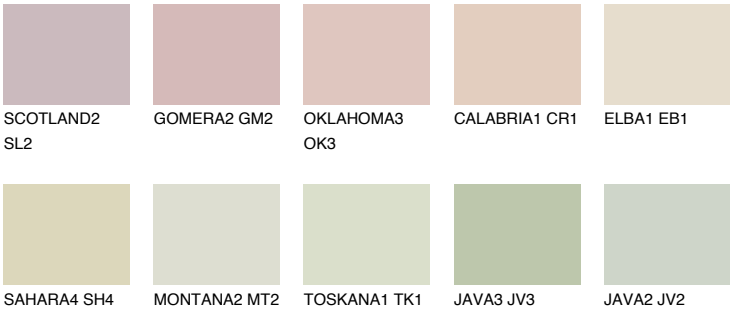

**ELBA2 EB2**

65% **TSR** 62%

## Matching colours

### COLOURS

### INTENSE

For more information on plasters and paints, go to [www.ceresit.lv](http://www.ceresit.lv)

\*The presented colours refer to plasters and paints offered by Ceresit. Due to the use of digital techniques, the presented colours might not represent the original ones, thus they cannot be considered as a reliable colour presentation. We recommend checking the authentic colour samples.