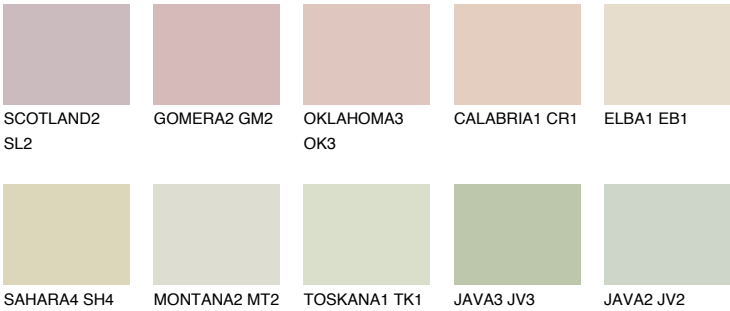

ELBA2 EB2

65% **TSR** 62%

Matching colours

COLOURS

INTENSE

For more information on plasters and paints, go to www.ceresit.lv

*The presented colours refer to plasters and paints offered by Ceresit. Due to the use of digital techniques, the presented colours might not represent the original ones, thus they cannot be considered as a reliable colour presentation. We recommend checking the authentic colour samples.