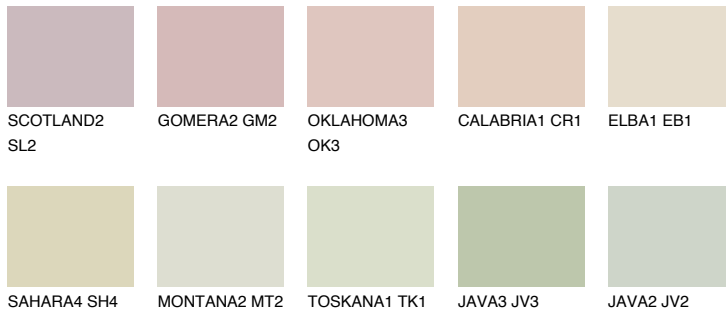

# COLOUR DETAILS

**ELBA2 EB2**

65% **TSR** 62%

## Matching colours

### COLOURS

### INTENSE

For more information on plasters and paints, go to [www.ceresit.lv](http://www.ceresit.lv)

\*The presented colours refer to plasters and paints offered by Ceresit. Due to the use of digital techniques, the presented colours might not represent the original ones, thus they cannot be considered as a reliable colour presentation. We recommend checking the authentic colour samples.