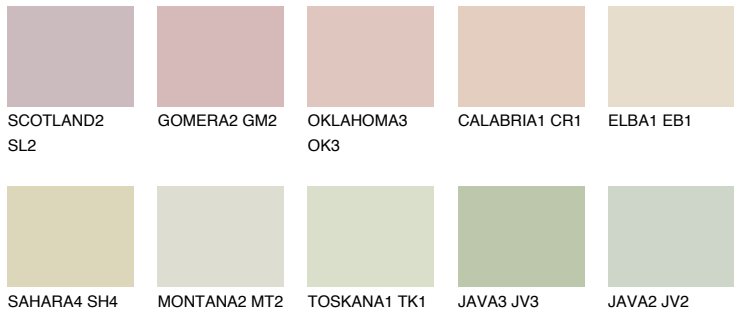

COLOUR DETAILS

ELBA2 EB2

65% **TSR** 62%

Matching colours

COLOURS

INTENSE

For more information on plasters and paints, go to www.ceresit.lv

*The presented colours refer to plasters and paints offered by Ceresit. Due to the use of digital techniques, the presented colours might not represent the original ones, thus they cannot be considered as a reliable colour presentation. We recommend checking the authentic colour samples.