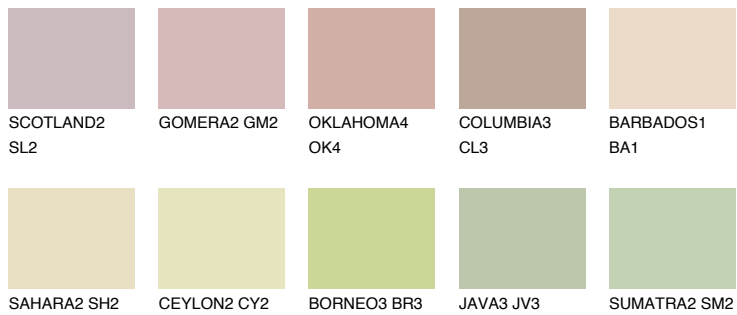

COLOUR DETAILS

ELBA3 EB3

51% **TSR** 47%

Matching colours

COLOURS

INTENSE

For more information on plasters and paints, go to www.ceresit.lv

*The presented colours refer to plasters and paints offered by Ceresit. Due to the use of digital techniques, the presented colours might not represent the original ones, thus they cannot be considered as a reliable colour presentation. We recommend checking the authentic colour samples.