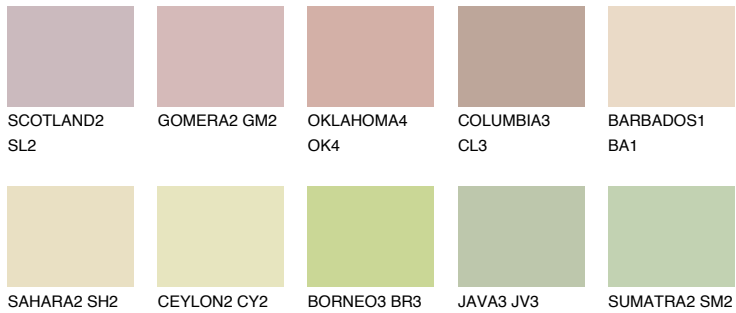

COLOUR DETAILS

ELBA3 EB3

51% **TSR** 47%

Matching colours

COLOURS

INTENSE

For more information on plasters and paints, go to www.ceresit.lv

*The presented colours refer to plasters and paints offered by Ceresit. Due to the use of digital techniques, the presented colours might not represent the original ones, thus they cannot be considered as a reliable colour presentation. We recommend checking the authentic colour samples.