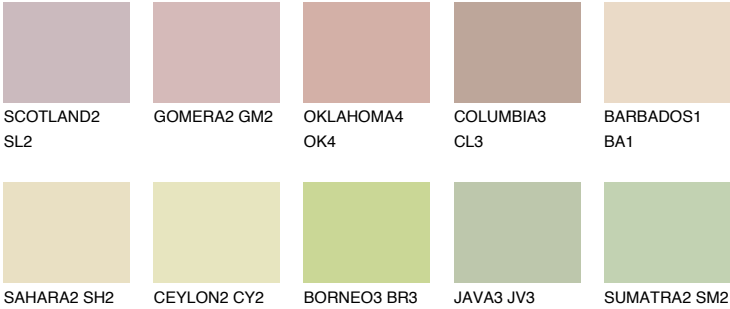

**ELBA3 EB3**

51% **TSR** 47%

## Matching colours

### COLOURS

### INTENSE

For more information on plasters and paints, go to [www.ceresit.lv](http://www.ceresit.lv)

\*The presented colours refer to plasters and paints offered by Ceresit. Due to the use of digital techniques, the presented colours might not represent the original ones, thus they cannot be considered as a reliable colour presentation. We recommend checking the authentic colour samples.