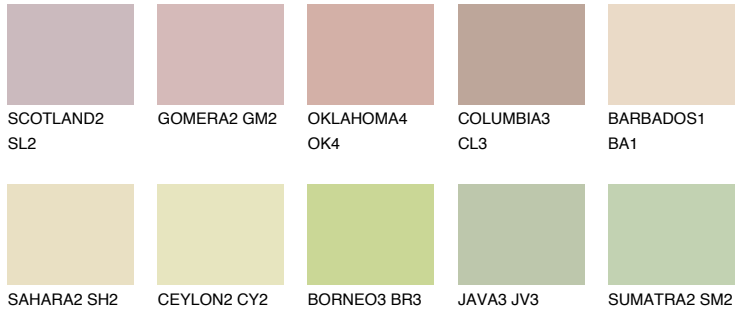

COLOUR DETAILS

ELBA3 EB3

51% **TSR** 47%

Matching colours

COLOURS

INTENSE

For more information on plasters and paints, go to www.ceresit.lv

*The presented colours refer to plasters and paints offered by Ceresit. Due to the use of digital techniques, the presented colours might not represent the original ones, thus they cannot be considered as a reliable colour presentation. We recommend checking the authentic colour samples.