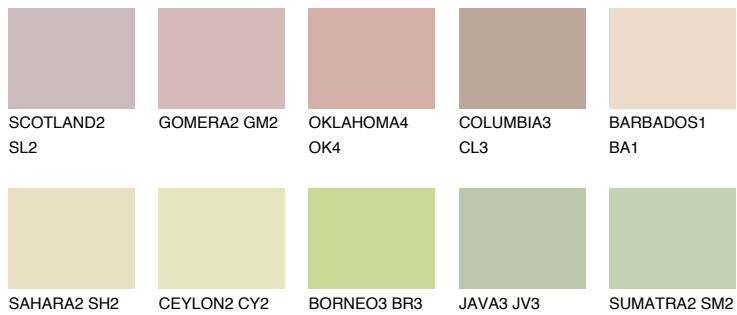

# COLOUR DETAILS

**ELBA3 EB3**

51% **TSR** 47%

## Matching colours

### COLOURS

### INTENSE

For more information on plasters and paints, go to [www.ceresit.lv](http://www.ceresit.lv)

\*The presented colours refer to plasters and paints offered by Ceresit. Due to the use of digital techniques, the presented colours might not represent the original ones, thus they cannot be considered as a reliable colour presentation. We recommend checking the authentic colour samples.