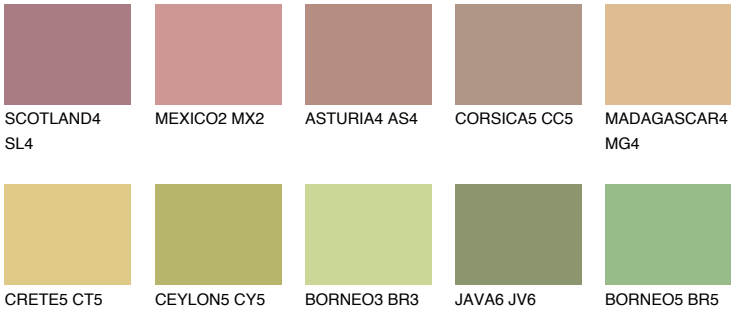

ELBA4 EB4

40% **TSR** 39%

Matching colours

COLOURS

INTENSE

For more information on plasters and paints, go to www.ceresit.lv

*The presented colours refer to plasters and paints offered by Ceresit. Due to the use of digital techniques, the presented colours might not represent the original ones, thus they cannot be considered as a reliable colour presentation. We recommend checking the authentic colour samples.