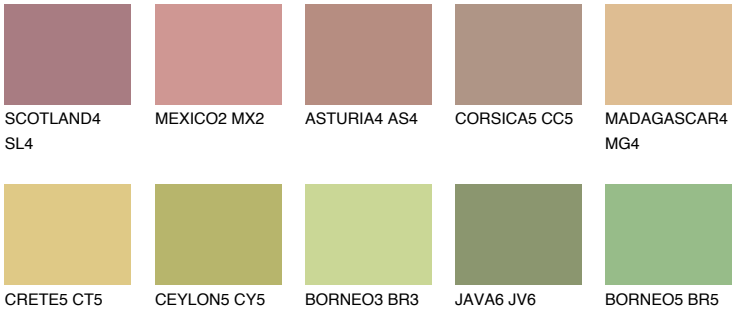

ELBA4 EB4

40% **TSR** 39%

Matching colours

COLOURS

INTENSE

For more information on plasters and paints, go to www.ceresit.lv

*The presented colours refer to plasters and paints offered by Ceresit. Due to the use of digital techniques, the presented colours might not represent the original ones, thus they cannot be considered as a reliable colour presentation. We recommend checking the authentic colour samples.