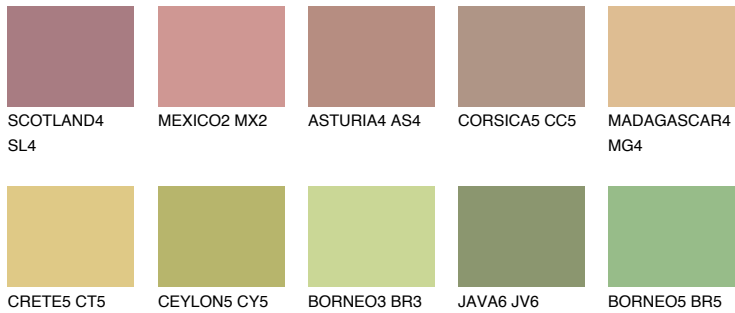

COLOUR DETAILS

ELBA4 EB4

40% **TSR** 39%

Matching colours

COLOURS

INTENSE

For more information on plasters and paints, go to www.ceresit.lv

*The presented colours refer to plasters and paints offered by Ceresit. Due to the use of digital techniques, the presented colours might not represent the original ones, thus they cannot be considered as a reliable colour presentation. We recommend checking the authentic colour samples.