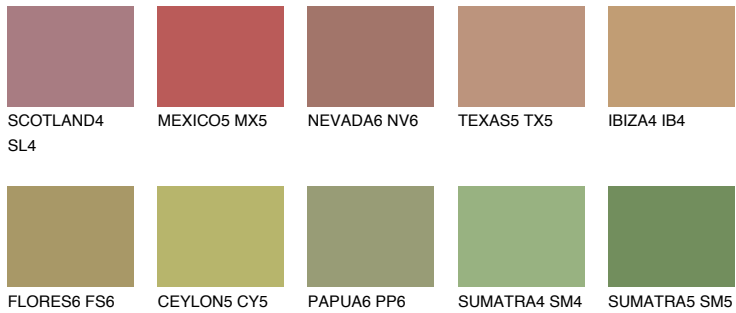

COLOUR DETAILS

ELBA5 EB5

☀ 33% **TSR** 32%

Matching colours

COLOURS

INTENSE

For more information on plasters and paints, go to
www.ceresit.lv

*The presented colours refer to plasters and paints offered by Ceresit. Due to the use of digital techniques, the presented colours might not represent the original ones, thus they cannot be considered as a reliable colour presentation. We recommend checking the authentic colour samples.