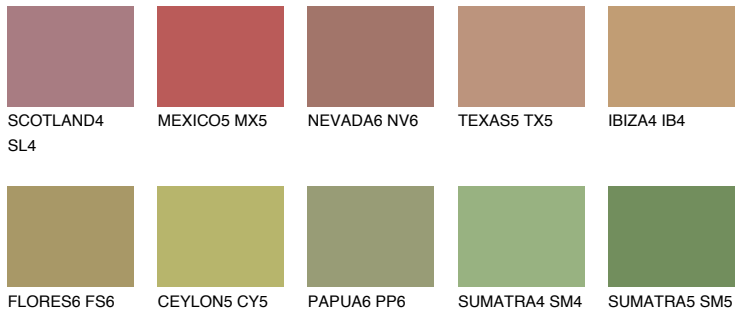

COLOUR DETAILS

ELBA5 EB5

33% **TSR** 32%

Matching colours

COLOURS

INTENSE

For more information on plasters and paints, go to www.ceresit.lv

*The presented colours refer to plasters and paints offered by Ceresit. Due to the use of digital techniques, the presented colours might not represent the original ones, thus they cannot be considered as a reliable colour presentation. We recommend checking the authentic colour samples.