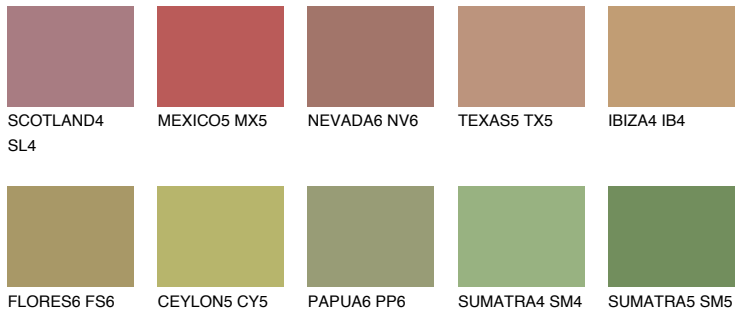

# COLOUR DETAILS

**ELBA5 EB5**

33% **TSR** 32%

## Matching colours

### COLOURS

### INTENSE

For more information on plasters and paints, go to [www.ceresit.lv](http://www.ceresit.lv)

\*The presented colours refer to plasters and paints offered by Ceresit. Due to the use of digital techniques, the presented colours might not represent the original ones, thus they cannot be considered as a reliable colour presentation. We recommend checking the authentic colour samples.