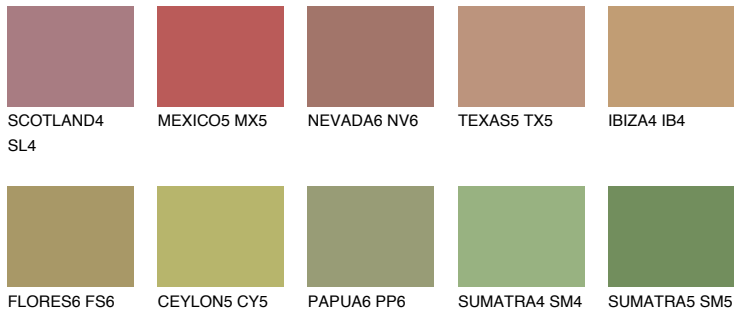

# COLOUR DETAILS

**ELBA5 EB5**

☀ 33%    **TSR 32%**

## Matching colours

### COLOURS

### INTENSE

For more information on plasters and paints, go to  
[www.ceresit.lv](http://www.ceresit.lv)

\*The presented colours refer to plasters and paints offered by Ceresit. Due to the use of digital techniques, the presented colours might not represent the original ones, thus they cannot be considered as a reliable colour presentation. We recommend checking the authentic colour samples.