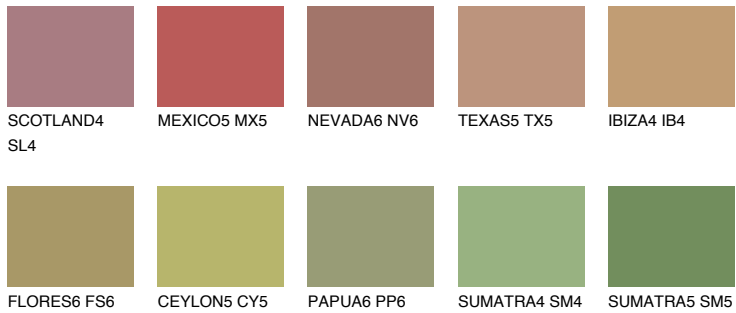

COLOUR DETAILS

ELBA5 EB5

☀ 33% **TSR 32%**

Matching colours

COLOURS

INTENSE

For more information on plasters and paints, go to www.ceresit.lv

*The presented colours refer to plasters and paints offered by Ceresit. Due to the use of digital techniques, the presented colours might not represent the original ones, thus they cannot be considered as a reliable colour presentation. We recommend checking the authentic colour samples.