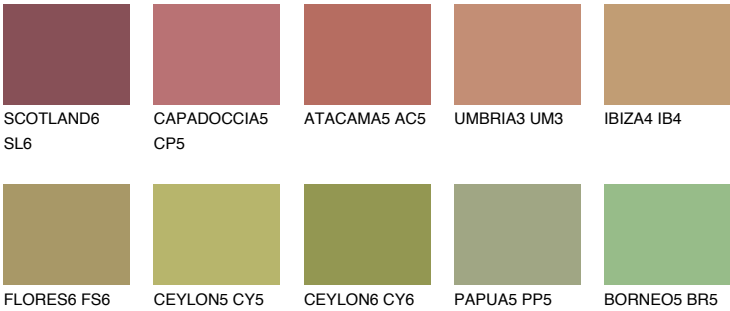

**ELBA6 EB6**

☀ 26%    **TSR 24%**

## Matching colours

### COLOURS

### INTENSE

For more information on plasters and paints, go to [www.ceresit.lv](http://www.ceresit.lv)

\*The presented colours refer to plasters and paints offered by Ceresit. Due to the use of digital techniques, the presented colours might not represent the original ones, thus they cannot be considered as a reliable colour presentation. We recommend checking the authentic colour samples.