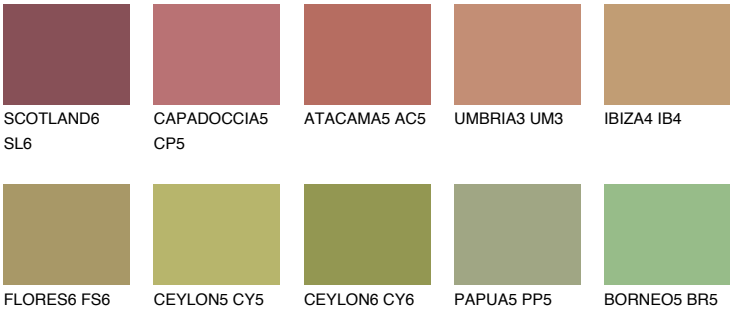

**ELBA6 EB6**

26% **TSR** 24%

## Matching colours

### COLOURS

### INTENSE

For more information on plasters and paints, go to [www.ceresit.lv](http://www.ceresit.lv)

\*The presented colours refer to plasters and paints offered by Ceresit. Due to the use of digital techniques, the presented colours might not represent the original ones, thus they cannot be considered as a reliable colour presentation. We recommend checking the authentic colour samples.