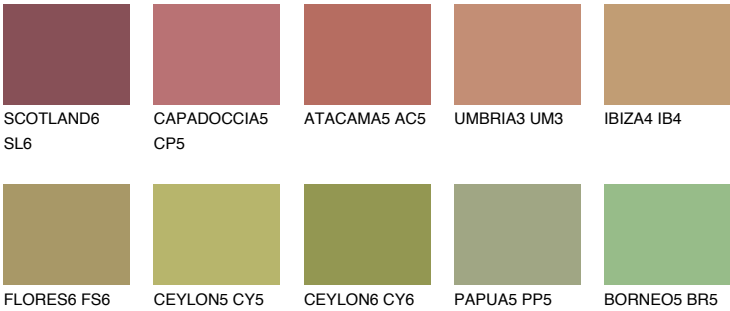

ELBA6 EB6

☀ 26%   **TSR 24%**

Matching colours

COLOURS

INTENSE

For more information on plasters and paints, go to www.ceresit.lv

*The presented colours refer to plasters and paints offered by Ceresit. Due to the use of digital techniques, the presented colours might not represent the original ones, thus they cannot be considered as a reliable colour presentation. We recommend checking the authentic colour samples.