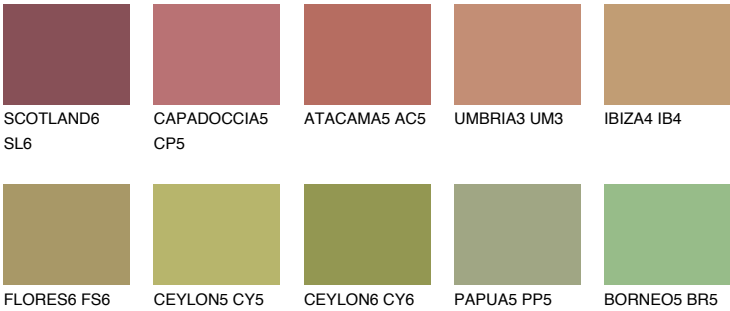

ELBA6 EB6

26% **TSR** 24%

Matching colours

COLOURS

INTENSE

For more information on plasters and paints, go to www.ceresit.lv

*The presented colours refer to plasters and paints offered by Ceresit. Due to the use of digital techniques, the presented colours might not represent the original ones, thus they cannot be considered as a reliable colour presentation. We recommend checking the authentic colour samples.