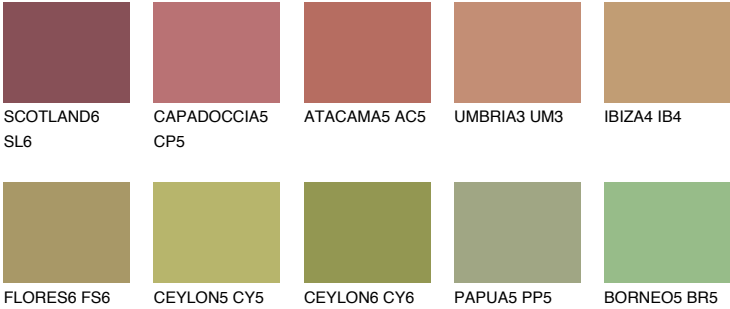

ELBA6 EB6

☀ 26% **TSR 24%**

Matching colours

COLOURS

INTENSE

For more information on plasters and paints, go to www.ceresit.lv

*The presented colours refer to plasters and paints offered by Ceresit. Due to the use of digital techniques, the presented colours might not represent the original ones, thus they cannot be considered as a reliable colour presentation. We recommend checking the authentic colour samples.