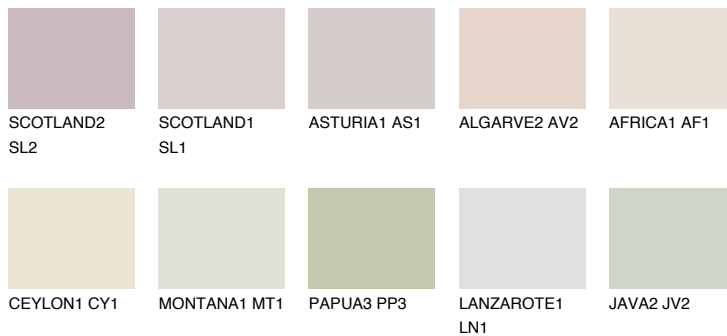

GALAPAGOS1 GP1

72% **TSR** 63%

Matching colours

COLOURS

INTENSE

For more information on plasters and paints, go to www.ceresit.lv

*The presented colours refer to plasters and paints offered by Ceresit. Due to the use of digital techniques, the presented colours might not represent the original ones, thus they cannot be considered as a reliable colour presentation. We recommend checking the authentic colour samples.