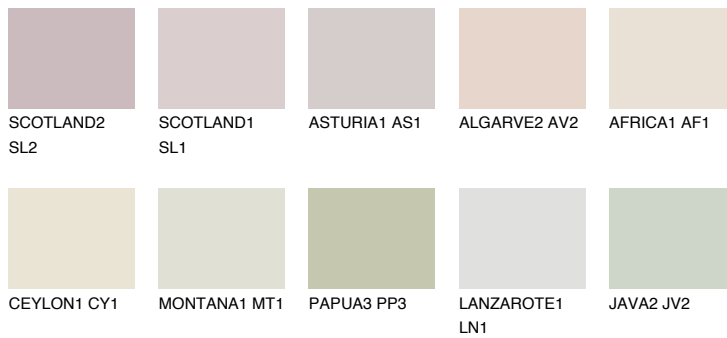

GALAPAGOS1 GP1

72% TSR 63%

Matching colours

COLOURS

INTENSE

For more information on plasters and paints, go to www.ceresit.lv

*The presented colours refer to plasters and paints offered by Ceresit. Due to the use of digital techniques, the presented colours might not represent the original ones, thus they cannot be considered as a reliable colour presentation. We recommend checking the authentic colour samples.