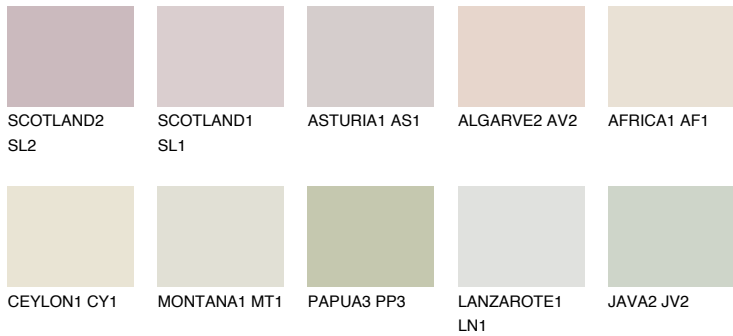

# COLOUR DETAILS

## GALAPAGOS1 GP1

72% TSR 63%

### Matching colours

#### COLOURS