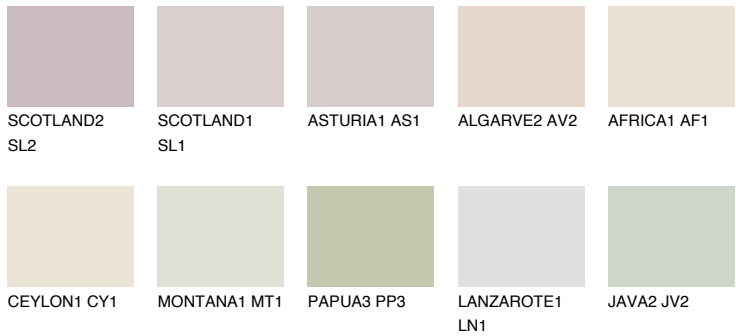

COLOUR DETAILS

GALAPAGOS1 GP1

72% TSR 63%

Matching colours

COLOURS

INTENSE

For more information on plasters and paints, go to www.ceresit.lv

*The presented colours refer to plasters and paints offered by Ceresit. Due to the use of digital techniques, the presented colours might not represent the original ones, thus they cannot be considered as a reliable colour presentation. We recommend checking the authentic colour samples.