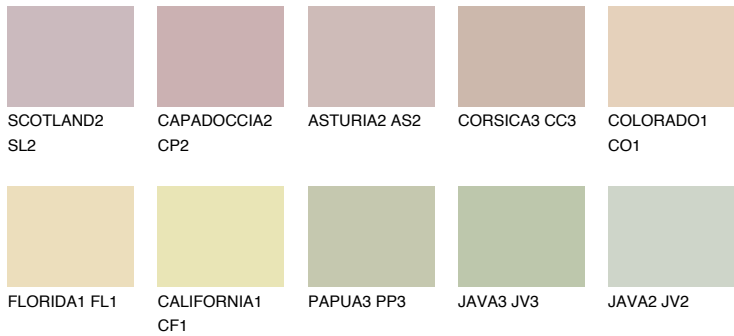

COLOUR DETAILS

GALAPAGOS2 GP2

58% TSR 53%

Matching colours

COLOURS

INTENSE

For more information on plasters and paints, go to www.ceresit.lv

*The presented colours refer to plasters and paints offered by Ceresit. Due to the use of digital techniques, the presented colours might not represent the original ones, thus they cannot be considered as a reliable colour presentation. We recommend checking the authentic colour samples.