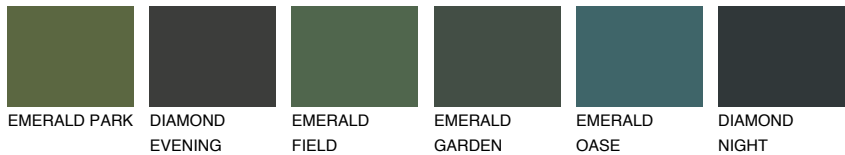

COLOUR DETAILS

GALAPAGOS2 GP2

58% TSR 53%

Matching colours

COLOURS

INTENSE

For more information on plasters and paints, go to www.ceresit.lv

*The presented colours refer to plasters and paints offered by Ceresit. Due to the use of digital techniques, the presented colours might not represent the original ones, thus they cannot be considered as a reliable colour presentation. We recommend checking the authentic colour samples.