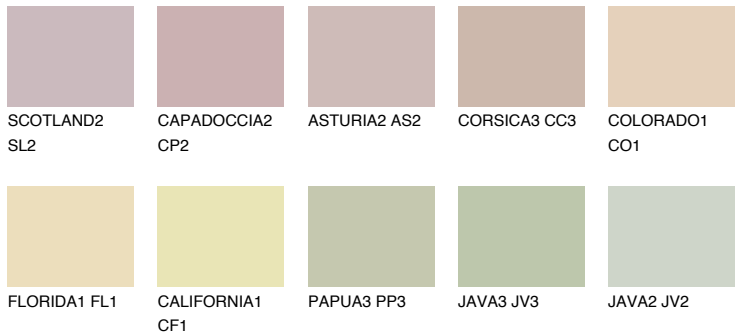

COLOUR DETAILS

GALAPAGOS2 GP2

58% TSR 53%

Matching colours

COLOURS

INTENSE

For more information on plasters and paints, go to www.ceresit.lv

*The presented colours refer to plasters and paints offered by Ceresit. Due to the use of digital techniques, the presented colours might not represent the original ones, thus they cannot be considered as a reliable colour presentation. We recommend checking the authentic colour samples.