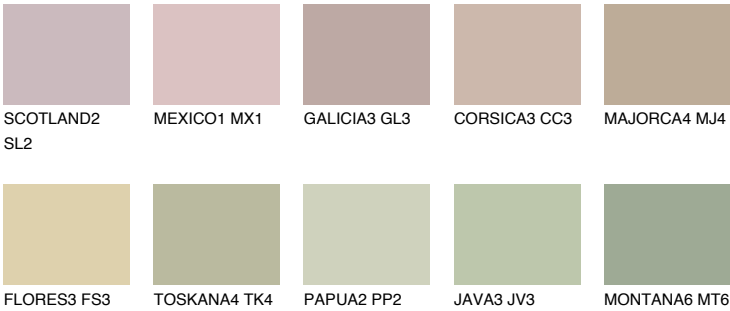

GALAPAGOS3 GP3

50% TSR 45%

Matching colours

COLOURS

INTENSE

For more information on plasters and paints, go to www.ceresit.lv

*The presented colours refer to plasters and paints offered by Ceresit. Due to the use of digital techniques, the presented colours might not represent the original ones, thus they cannot be considered as a reliable colour presentation. We recommend checking the authentic colour samples.