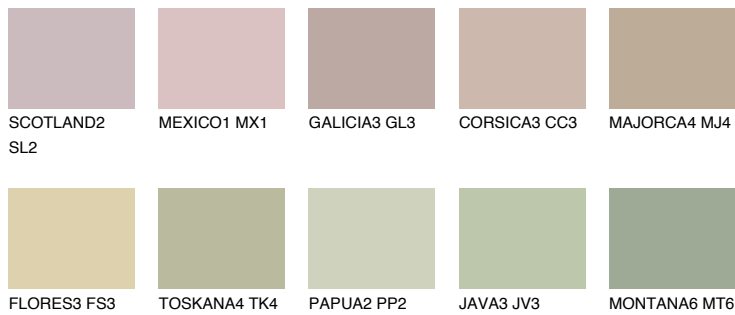

GALAPAGOS3 GP3

50% TSR 45%

Matching colours

COLOURS

INTENSE

For more information on plasters and paints, go to www.ceresit.lv

*The presented colours refer to plasters and paints offered by Ceresit. Due to the use of digital techniques, the presented colours might not represent the original ones, thus they cannot be considered as a reliable colour presentation. We recommend checking the authentic colour samples.