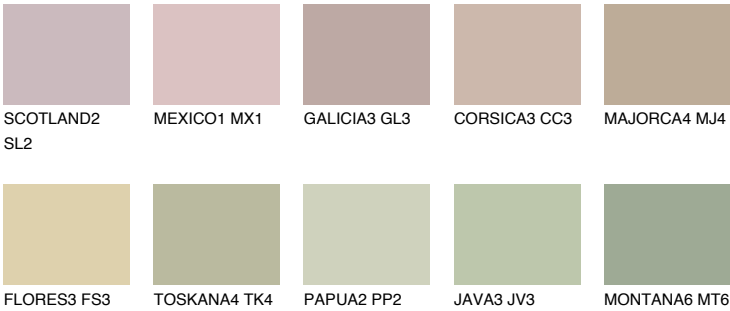

## GALAPAGOS3 GP3

50% TSR 45%

### Matching colours

#### COLOURS

#### INTENSE

For more information on plasters and paints, go to [www.ceresit.lv](http://www.ceresit.lv)

\*The presented colours refer to plasters and paints offered by Ceresit. Due to the use of digital techniques, the presented colours might not represent the original ones, thus they cannot be considered as a reliable colour presentation. We recommend checking the authentic colour samples.