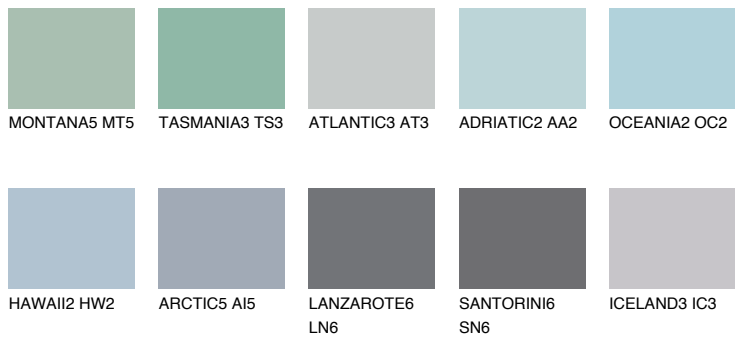

COLOUR DETAILS

POLYNESIA1 PS1

56% **TSR** 57%

Matching colours

COLOURS

INTENSE

For more information on plasters and paints, go to www.ceresit.lv

*The presented colours refer to plasters and paints offered by Ceresit. Due to the use of digital techniques, the presented colours might not represent the original ones, thus they cannot be considered as a reliable colour presentation. We recommend checking the authentic colour samples.