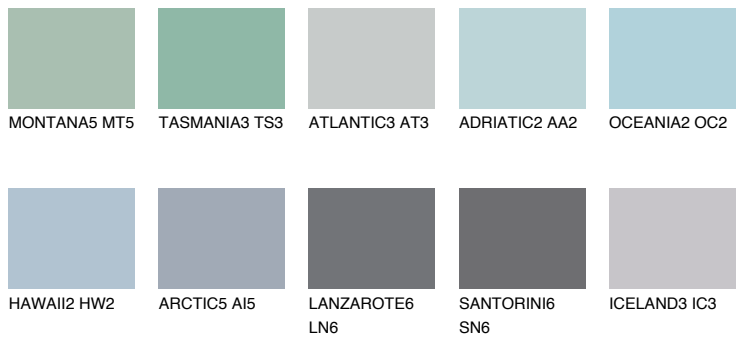

COLOUR DETAILS

POLYNESIA1 PS1

56% **TSR** 57%

Matching colours

COLOURS

INTENSE

For more information on plasters and paints, go to www.ceresit.lv

*The presented colours refer to plasters and paints offered by Ceresit. Due to the use of digital techniques, the presented colours might not represent the original ones, thus they cannot be considered as a reliable colour presentation. We recommend checking the authentic colour samples.