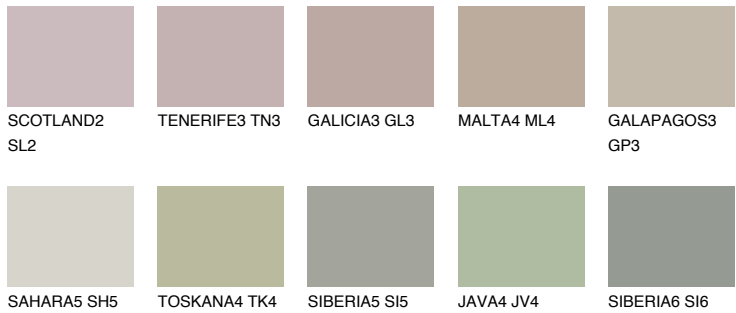

COLOUR DETAILS

GALAPAGOS4 GP4

43% TSR 38%

Matching colours

COLOURS

INTENSE

For more information on plasters and paints, go to www.ceresit.lv

*The presented colours refer to plasters and paints offered by Ceresit. Due to the use of digital techniques, the presented colours might not represent the original ones, thus they cannot be considered as a reliable colour presentation. We recommend checking the authentic colour samples.