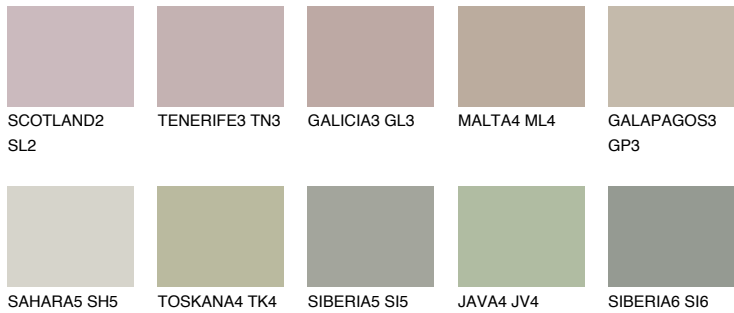

COLOUR DETAILS

GALAPAGOS4 GP4

43% TSR 38%

Matching colours

COLOURS

INTENSE

For more information on plasters and paints, go to www.ceresit.lv

*The presented colours refer to plasters and paints offered by Ceresit. Due to the use of digital techniques, the presented colours might not represent the original ones, thus they cannot be considered as a reliable colour presentation. We recommend checking the authentic colour samples.