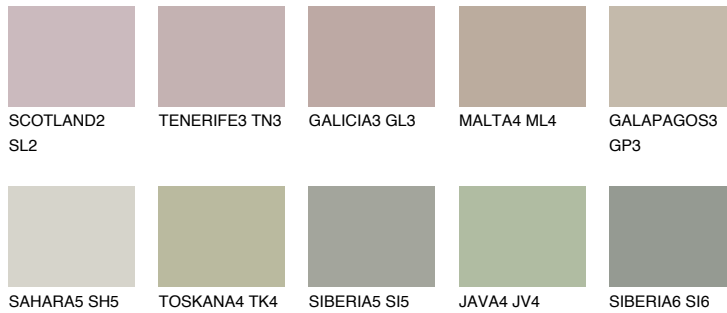

COLOUR DETAILS

GALAPAGOS4 GP4

43% TSR 38%

Matching colours

COLOURS

INTENSE

For more information on plasters and paints, go to www.ceresit.lv

*The presented colours refer to plasters and paints offered by Ceresit. Due to the use of digital techniques, the presented colours might not represent the original ones, thus they cannot be considered as a reliable colour presentation. We recommend checking the authentic colour samples.