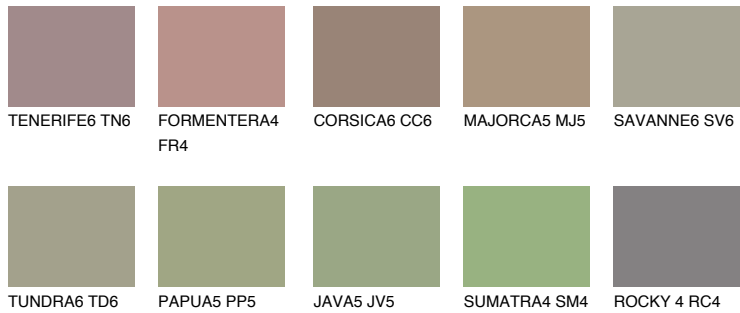

COLOUR DETAILS

GALAPAGOS5 GP5

☀ 28% **TSR** 25%

Matching colours

COLOURS

INTENSE

For more information on plasters and paints, go to www.ceresit.lv

*The presented colours refer to plasters and paints offered by Ceresit. Due to the use of digital techniques, the presented colours might not represent the original ones, thus they cannot be considered as a reliable colour presentation. We recommend checking the authentic colour samples.