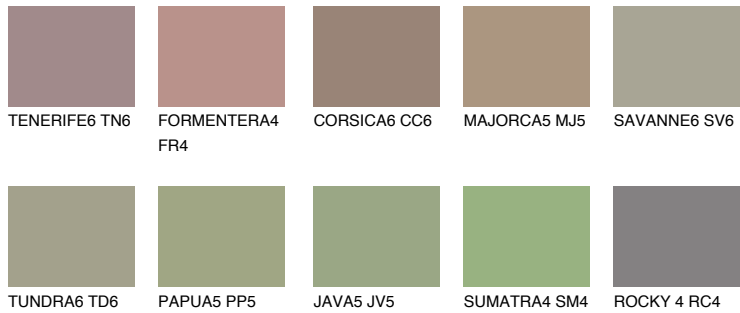

COLOUR DETAILS

GALAPAGOS5 GP5

☀️ 28% **TSR** 25%

Matching colours

COLOURS

INTENSE

For more information on plasters and paints, go to
www.ceresit.lv

*The presented colours refer to plasters and paints offered by Ceresit. Due to the use of digital techniques, the presented colours might not represent the original ones, thus they cannot be considered as a reliable colour presentation. We recommend checking the authentic colour samples.