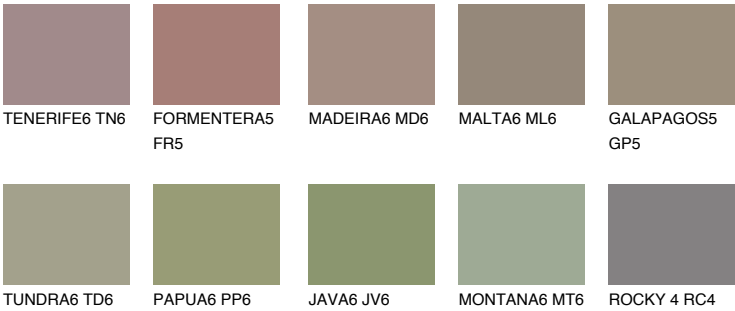

COLOUR DETAILS

GALAPAGOS6 GP6

22% **TSR** 20%

Matching colours

COLOURS

INTENSE

For more information on plasters and paints, go to www.ceresit.lv

*The presented colours refer to plasters and paints offered by Ceresit. Due to the use of digital techniques, the presented colours might not represent the original ones, thus they cannot be considered as a reliable colour presentation. We recommend checking the authentic colour samples.