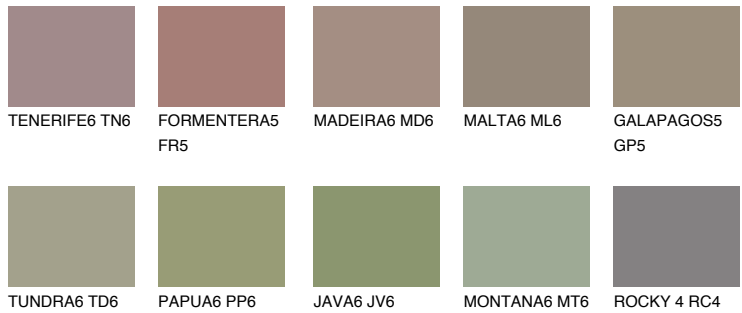

COLOUR DETAILS

GALAPAGOS6 GP6

22% **TSR** 20%

Matching colours

COLOURS

INTENSE

For more information on plasters and paints, go to www.ceresit.lv

*The presented colours refer to plasters and paints offered by Ceresit. Due to the use of digital techniques, the presented colours might not represent the original ones, thus they cannot be considered as a reliable colour presentation. We recommend checking the authentic colour samples.