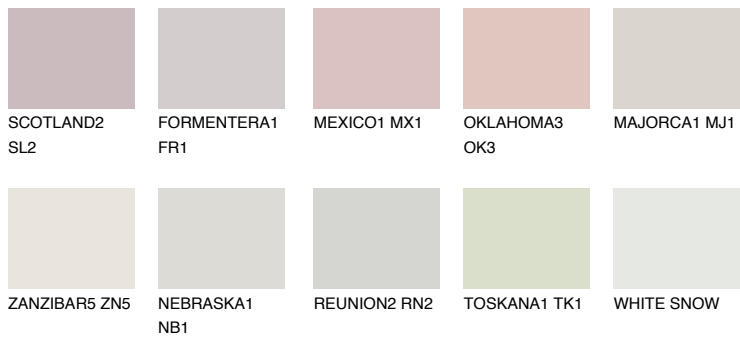

COLOUR DETAILS

PAMPA1 PM1

70% **TSR** 68%

Matching colours

COLOURS

INTENSE

For more information on plasters and paints, go to www.ceresit.lv

*The presented colours refer to plasters and paints offered by Ceresit. Due to the use of digital techniques, the presented colours might not represent the original ones, thus they cannot be considered as a reliable colour presentation. We recommend checking the authentic colour samples.