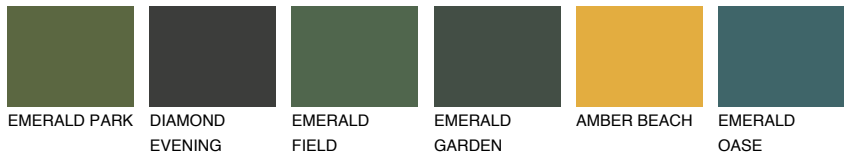

COLOUR DETAILS

PAMPA1 PM1

70% TSR 68%

Matching colours

COLOURS

INTENSE

For more information on plasters and paints, go to www.ceresit.lv

*The presented colours refer to plasters and paints offered by Ceresit. Due to the use of digital techniques, the presented colours might not represent the original ones, thus they cannot be considered as a reliable colour presentation. We recommend checking the authentic colour samples.