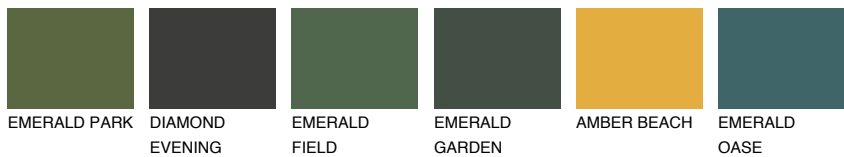

COLOUR DETAILS

PAMPA1 PM1

70% **TSR** 68%

Matching colours

COLOURS

INTENSE

For more information on plasters and paints, go to www.ceresit.lv

*The presented colours refer to plasters and paints offered by Ceresit. Due to the use of digital techniques, the presented colours might not represent the original ones, thus they cannot be considered as a reliable colour presentation. We recommend checking the authentic colour samples.