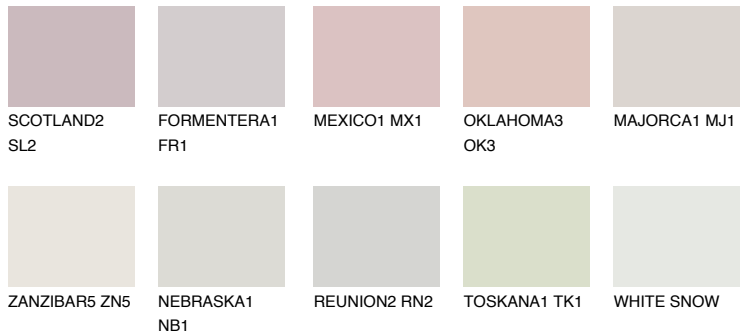

COLOUR DETAILS

PAMPA1 PM1

70% TSR 68%

Matching colours

COLOURS

INTENSE

For more information on plasters and paints, go to www.ceresit.lv

*The presented colours refer to plasters and paints offered by Ceresit. Due to the use of digital techniques, the presented colours might not represent the original ones, thus they cannot be considered as a reliable colour presentation. We recommend checking the authentic colour samples.