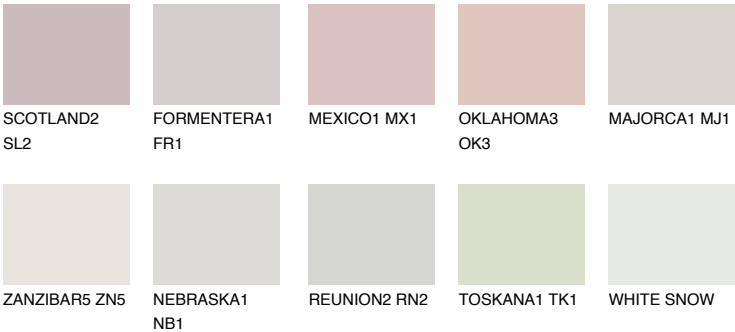

PAMPA1 PM1

70% **TSR** 68%

Matching colours

COLOURS

INTENSE

For more information on plasters and paints, go to www.ceresit.lv

*The presented colours refer to plasters and paints offered by Ceresit. Due to the use of digital techniques, the presented colours might not represent the original ones, thus they cannot be considered as a reliable colour presentation. We recommend checking the authentic colour samples.