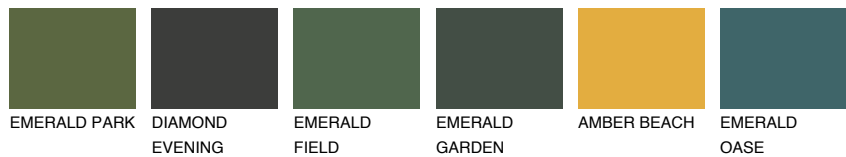

COLOUR DETAILS

PAMPA1 PM1

70% **TSR** 68%

Matching colours

COLOURS

INTENSE

For more information on plasters and paints, go to www.ceresit.lv

*The presented colours refer to plasters and paints offered by Ceresit. Due to the use of digital techniques, the presented colours might not represent the original ones, thus they cannot be considered as a reliable colour presentation. We recommend checking the authentic colour samples.