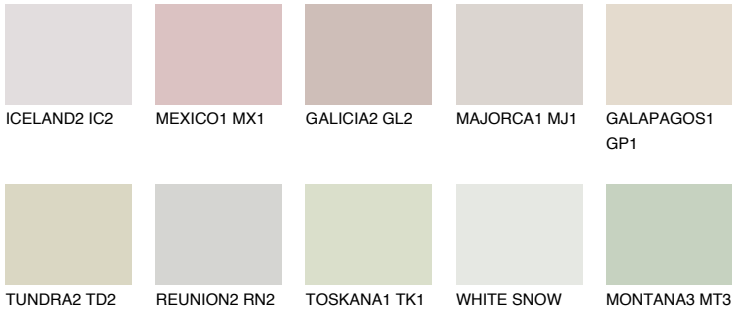

PAMPA2 PM2

60% **TSR** 57%

Matching colours

COLOURS

INTENSE

For more information on plasters and paints, go to www.ceresit.lv

*The presented colours refer to plasters and paints offered by Ceresit. Due to the use of digital techniques, the presented colours might not represent the original ones, thus they cannot be considered as a reliable colour presentation. We recommend checking the authentic colour samples.