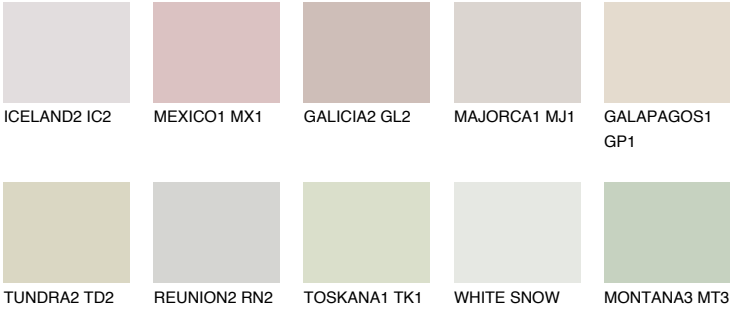

PAMPA2 PM2

60% TSR 57%

Matching colours

COLOURS

INTENSE

For more information on plasters and paints, go to www.ceresit.lv

*The presented colours refer to plasters and paints offered by Ceresit. Due to the use of digital techniques, the presented colours might not represent the original ones, thus they cannot be considered as a reliable colour presentation. We recommend checking the authentic colour samples.