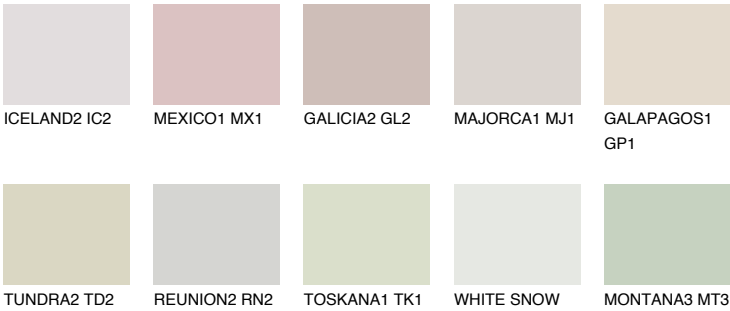

PAMPA2 PM2

60% **TSR** 57%

Matching colours

COLOURS

INTENSE

For more information on plasters and paints, go to www.ceresit.lv

*The presented colours refer to plasters and paints offered by Ceresit. Due to the use of digital techniques, the presented colours might not represent the original ones, thus they cannot be considered as a reliable colour presentation. We recommend checking the authentic colour samples.