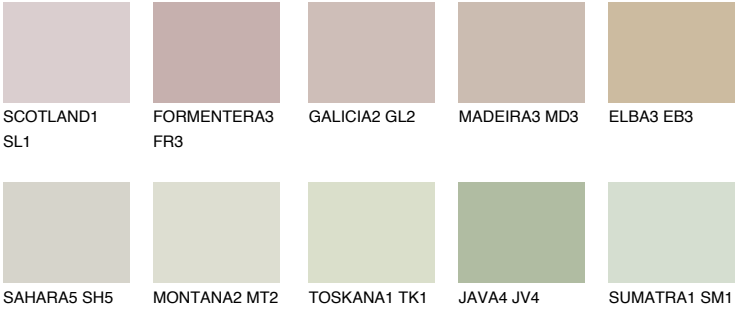

PAMPA3 PM3

52% TSR 48%

Matching colours

COLOURS

INTENSE

For more information on plasters and paints, go to www.ceresit.lv

*The presented colours refer to plasters and paints offered by Ceresit. Due to the use of digital techniques, the presented colours might not represent the original ones, thus they cannot be considered as a reliable colour presentation. We recommend checking the authentic colour samples.