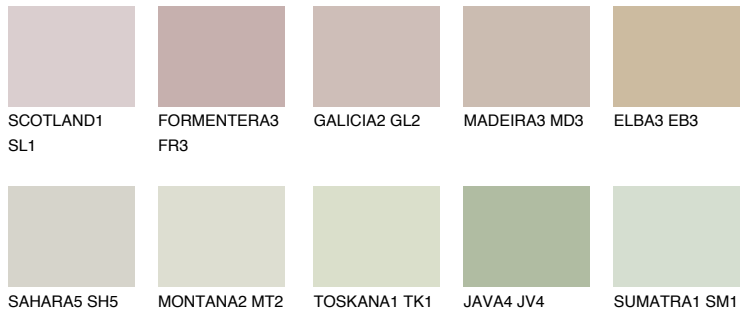

PAMPA3 PM3

52% **TSR** 48%

Matching colours

COLOURS

INTENSE

For more information on plasters and paints, go to
www.ceresit.lv

*The presented colours refer to plasters and paints offered by Ceresit. Due to the use of digital techniques, the presented colours might not represent the original ones, thus they cannot be considered as a reliable colour presentation. We recommend checking the authentic colour samples.