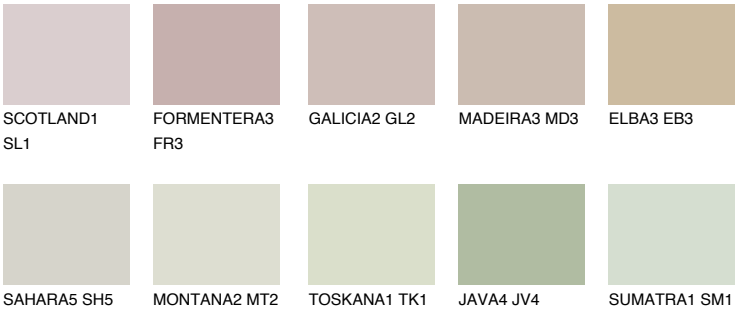

### Matching colours

#### COLOURS

#### INTENSE

For more information on plasters and paints, go to [www.ceresit.lv](http://www.ceresit.lv)

\*The presented colours refer to plasters and paints offered by Ceresit. Due to the use of digital techniques, the presented colours might not represent the original ones, thus they cannot be considered as a reliable colour presentation. We recommend checking the authentic colour samples.