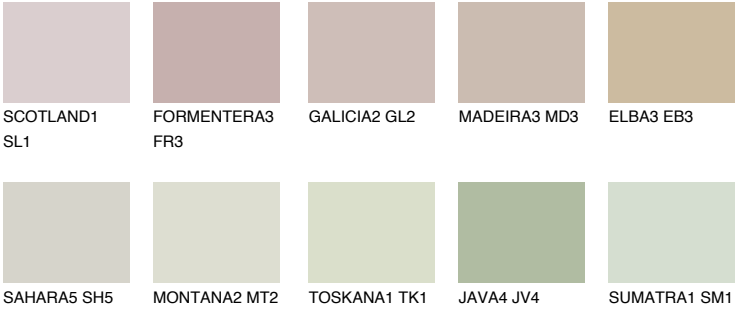

### Matching colours

#### COLOURS

#### INTENSE

For more information on plasters and paints, go to [www.ceresit.lv](http://www.ceresit.lv)

\*The presented colours refer to plasters and paints offered by Ceresit. Due to the use of digital techniques, the presented colours might not represent the original ones, thus they cannot be considered as a reliable colour presentation. We recommend checking the authentic colour samples.