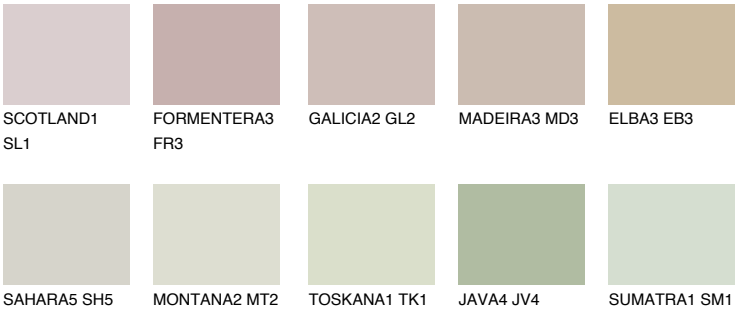

PAMPA3 PM3

52% **TSR** 48%

Matching colours

COLOURS

INTENSE

For more information on plasters and paints, go to www.ceresit.lv

*The presented colours refer to plasters and paints offered by Ceresit. Due to the use of digital techniques, the presented colours might not represent the original ones, thus they cannot be considered as a reliable colour presentation. We recommend checking the authentic colour samples.