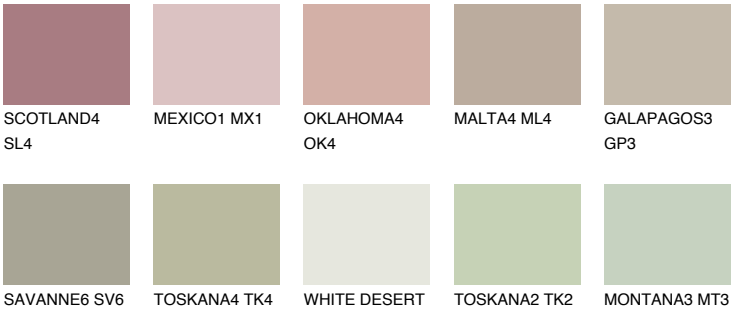

PAMPA4 PM4

44% **TSR** 41%

Matching colours

COLOURS

INTENSE

For more information on plasters and paints, go to www.ceresit.lv

*The presented colours refer to plasters and paints offered by Ceresit. Due to the use of digital techniques, the presented colours might not represent the original ones, thus they cannot be considered as a reliable colour presentation. We recommend checking the authentic colour samples.