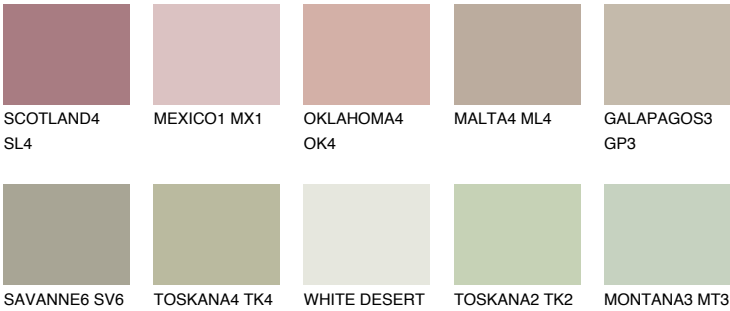

## PAMPA4 PM4

44% **TSR** 41%

### Matching colours

#### COLOURS

#### INTENSE

For more information on plasters and paints, go to [www.ceresit.lv](http://www.ceresit.lv)

\*The presented colours refer to plasters and paints offered by Ceresit. Due to the use of digital techniques, the presented colours might not represent the original ones, thus they cannot be considered as a reliable colour presentation. We recommend checking the authentic colour samples.