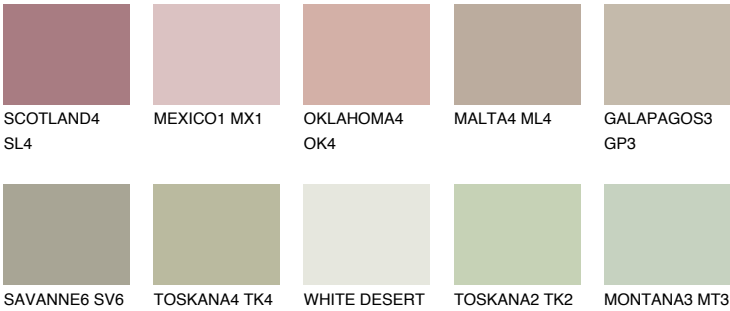

PAMPA4 PM4

44% **TSR** 41%

Matching colours

COLOURS

INTENSE

For more information on plasters and paints, go to www.ceresit.lv

*The presented colours refer to plasters and paints offered by Ceresit. Due to the use of digital techniques, the presented colours might not represent the original ones, thus they cannot be considered as a reliable colour presentation. We recommend checking the authentic colour samples.