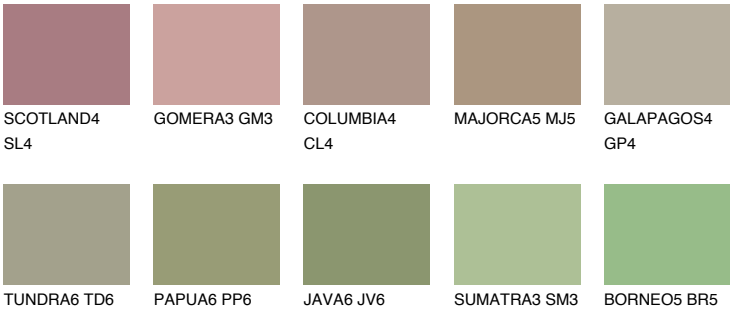

### Matching colours

#### COLOURS

#### INTENSE

For more information on plasters and paints, go to [www.ceresit.lv](http://www.ceresit.lv)

\*The presented colours refer to plasters and paints offered by Ceresit. Due to the use of digital techniques, the presented colours might not represent the original ones, thus they cannot be considered as a reliable colour presentation. We recommend checking the authentic colour samples.