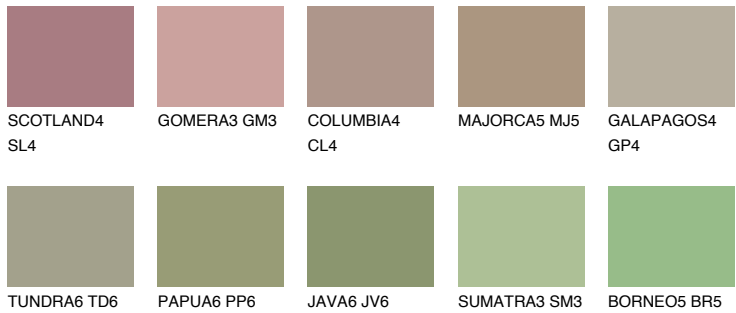

PAMPA5 PM5

37% **TSR** 50%

Matching colours

COLOURS

INTENSE

For more information on plasters and paints, go to www.ceresit.lv

*The presented colours refer to plasters and paints offered by Ceresit. Due to the use of digital techniques, the presented colours might not represent the original ones, thus they cannot be considered as a reliable colour presentation. We recommend checking the authentic colour samples.