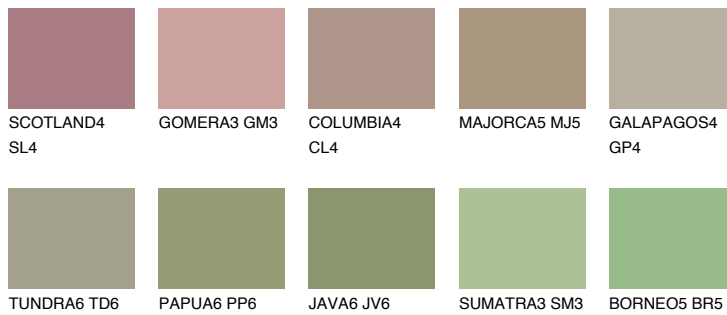

PAMPA5 PM5

37% **TSR** 50%

Matching colours

COLOURS

INTENSE

For more information on plasters and paints, go to
www.ceresit.lv

*The presented colours refer to plasters and paints offered by Ceresit. Due to the use of digital techniques, the presented colours might not represent the original ones, thus they cannot be considered as a reliable colour presentation. We recommend checking the authentic colour samples.