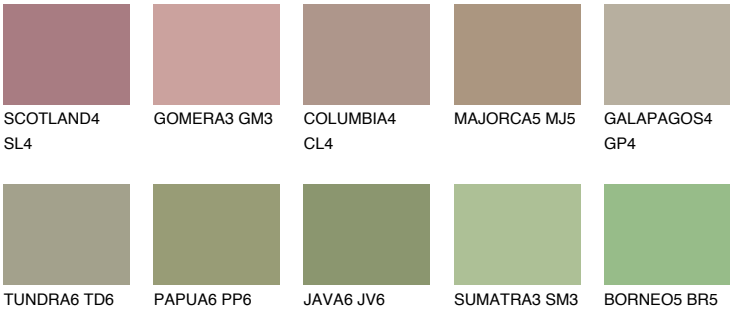

PAMPA5 PM5

37% **TSR** 50%

Matching colours

COLOURS

INTENSE

For more information on plasters and paints, go to www.ceresit.lv

*The presented colours refer to plasters and paints offered by Ceresit. Due to the use of digital techniques, the presented colours might not represent the original ones, thus they cannot be considered as a reliable colour presentation. We recommend checking the authentic colour samples.