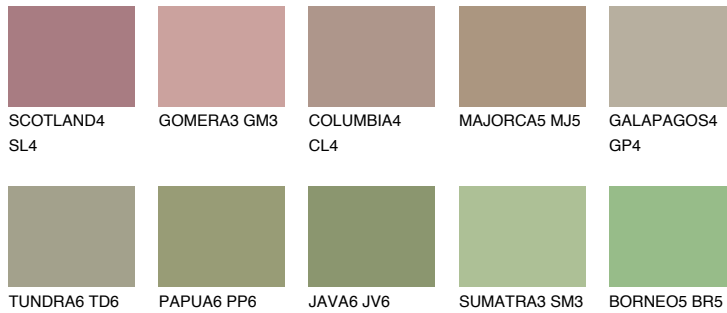

COLOUR DETAILS

PAMPA5 PM5

37% TSR 50%

Matching colours

COLOURS

INTENSE

For more information on plasters and paints, go to www.ceresit.lv

*The presented colours refer to plasters and paints offered by Ceresit. Due to the use of digital techniques, the presented colours might not represent the original ones, thus they cannot be considered as a reliable colour presentation. We recommend checking the authentic colour samples.