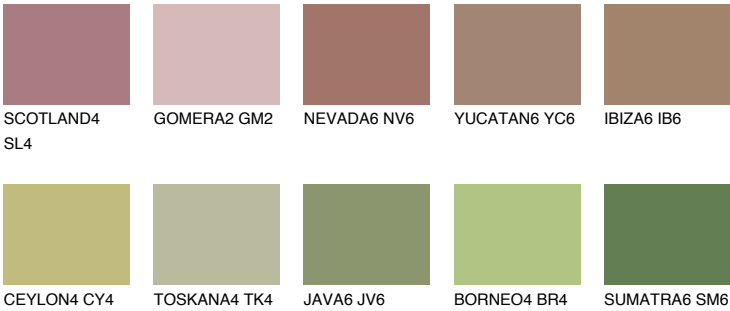

## PAMPA6 PM6

☀ 25%    **TSR 42%**

### Matching colours

#### COLOURS

#### INTENSE

For more information on plasters and paints, go to [www.ceresit.lv](http://www.ceresit.lv)

\*The presented colours refer to plasters and paints offered by Ceresit. Due to the use of digital techniques, the presented colours might not represent the original ones, thus they cannot be considered as a reliable colour presentation. We recommend checking the authentic colour samples.