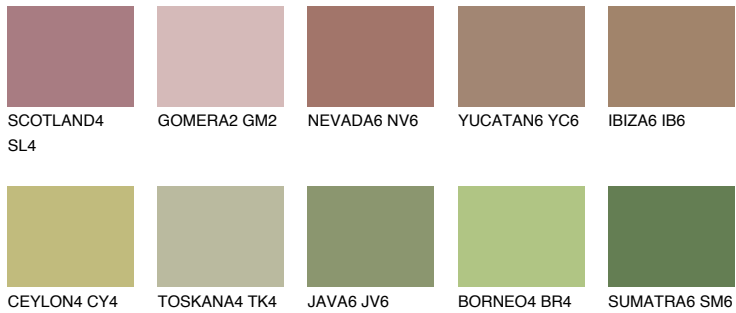

COLOUR DETAILS

PAMPA6 PM6

☀ 25% **TSR 42%**

Matching colours

COLOURS

INTENSE

For more information on plasters and paints, go to
www.ceresit.lv

*The presented colours refer to plasters and paints offered by Ceresit. Due to the use of digital techniques, the presented colours might not represent the original ones, thus they cannot be considered as a reliable colour presentation. We recommend checking the authentic colour samples.