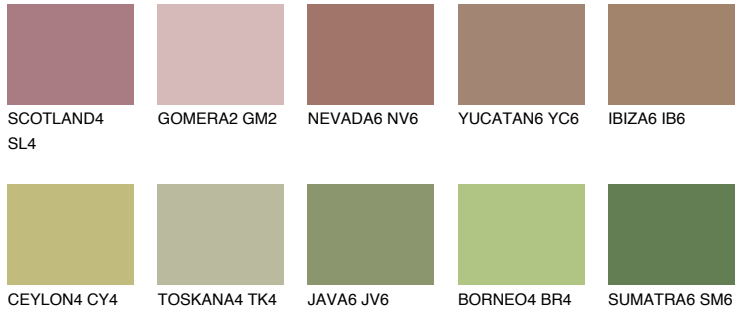

COLOUR DETAILS

PAMPA6 PM6

☀️ 25% **TSR 42%**

Matching colours

COLOURS

INTENSE

For more information on plasters and paints, go to www.ceresit.lv

*The presented colours refer to plasters and paints offered by Ceresit. Due to the use of digital techniques, the presented colours might not represent the original ones, thus they cannot be considered as a reliable colour presentation. We recommend checking the authentic colour samples.