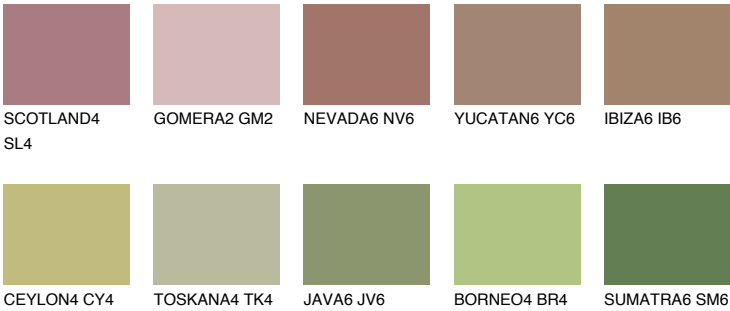

PAMPA6 PM6

☀ 25% **TSR 42%**

Matching colours

COLOURS

INTENSE

For more information on plasters and paints, go to www.ceresit.lv

*The presented colours refer to plasters and paints offered by Ceresit. Due to the use of digital techniques, the presented colours might not represent the original ones, thus they cannot be considered as a reliable colour presentation. We recommend checking the authentic colour samples.