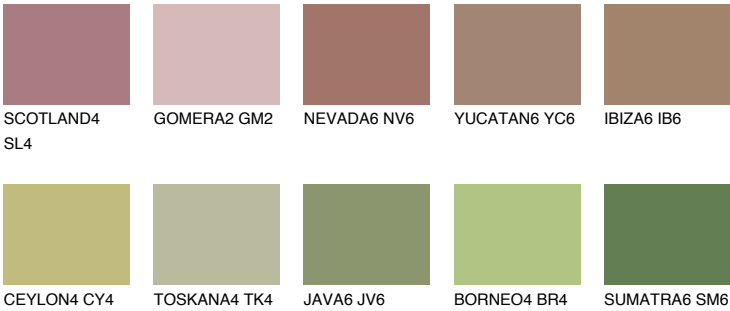

PAMPA6 PM6

25% **TSR** 42%

Matching colours

COLOURS

INTENSE

For more information on plasters and paints, go to www.ceresit.lv

*The presented colours refer to plasters and paints offered by Ceresit. Due to the use of digital techniques, the presented colours might not represent the original ones, thus they cannot be considered as a reliable colour presentation. We recommend checking the authentic colour samples.