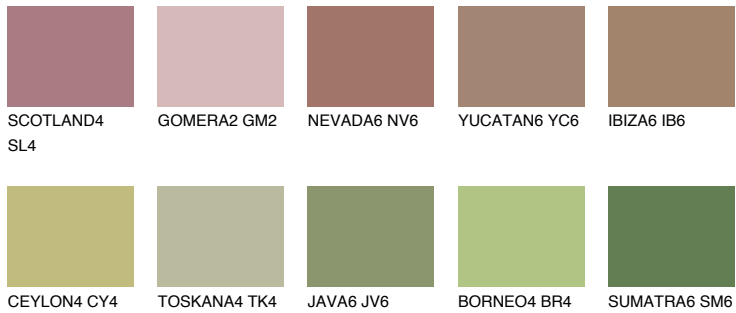

COLOUR DETAILS

PAMPA6 PM6

☀ 25% **TSR 42%**

Matching colours

COLOURS

INTENSE

For more information on plasters and paints, go to www.ceresit.lv

*The presented colours refer to plasters and paints offered by Ceresit. Due to the use of digital techniques, the presented colours might not represent the original ones, thus they cannot be considered as a reliable colour presentation. We recommend checking the authentic colour samples.