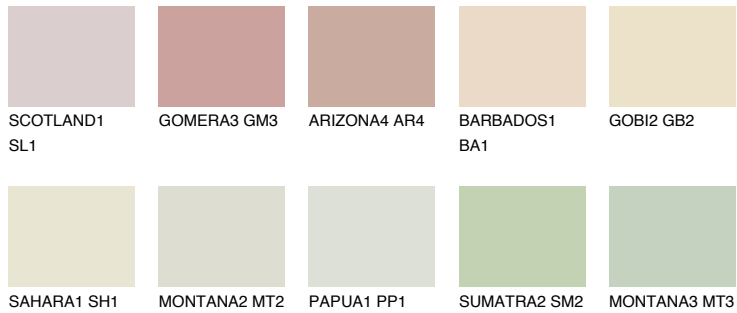

COLOUR DETAILS

SAVANNE1 SV1

75% TSR 70%

Matching colours

COLOURS

INTENSE

For more information on plasters and paints, go to www.ceresit.lv

*The presented colours refer to plasters and paints offered by Ceresit. Due to the use of digital techniques, the presented colours might not represent the original ones, thus they cannot be considered as a reliable colour presentation. We recommend checking the authentic colour samples.