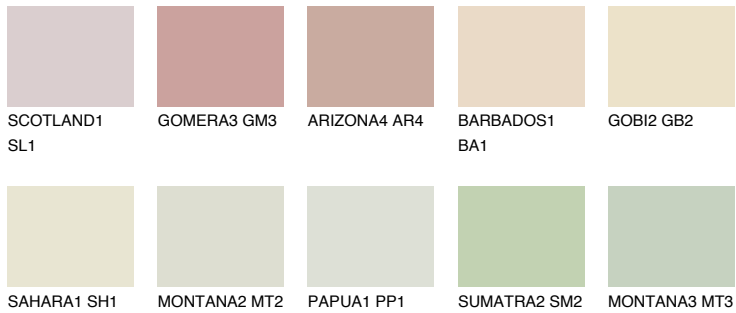

COLOUR DETAILS

SAVANNE1 SV1

75% TSR 70%

Matching colours

COLOURS

INTENSE

For more information on plasters and paints, go to www.ceresit.lv

*The presented colours refer to plasters and paints offered by Ceresit. Due to the use of digital techniques, the presented colours might not represent the original ones, thus they cannot be considered as a reliable colour presentation. We recommend checking the authentic colour samples.