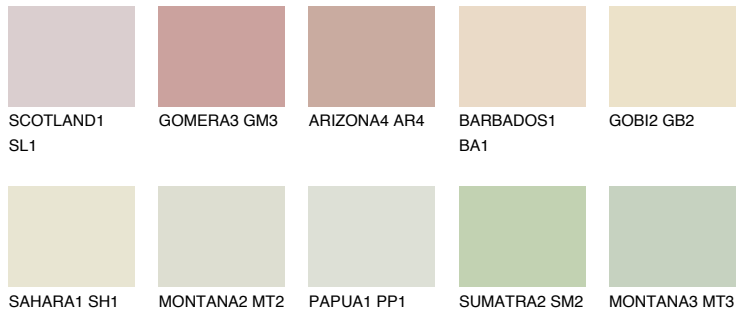

# COLOUR DETAILS

## SAVANNE1 SV1

75% TSR 70%

### Matching colours

#### COLOURS