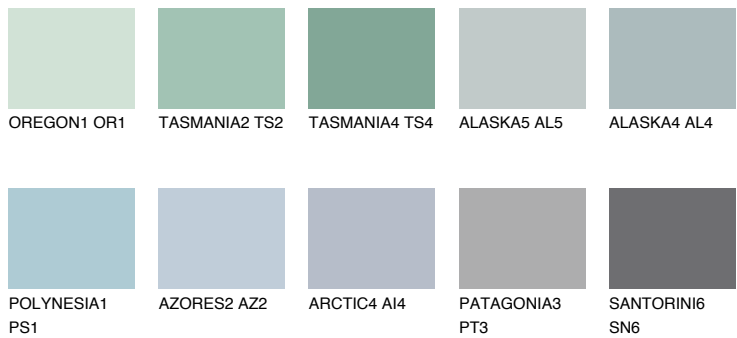

COLOUR DETAILS

ADRIATIC2 AA2

63% TSR 64%

Matching colours

COLOURS

INTENSE

For more information on plasters and paints, go to www.ceresit.lv

*The presented colours refer to plasters and paints offered by Ceresit. Due to the use of digital techniques, the presented colours might not represent the original ones, thus they cannot be considered as a reliable colour presentation. We recommend checking the authentic colour samples.