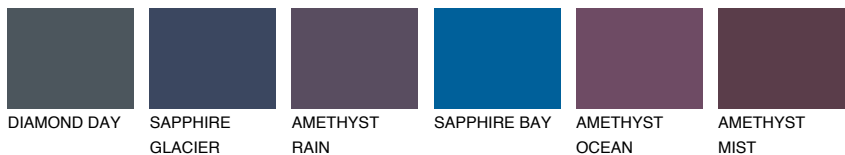

ADRIATIC2 AA2

63% **TSR** 64%

Matching colours

COLOURS

INTENSE

For more information on plasters and paints, go to www.ceresit.lv

*The presented colours refer to plasters and paints offered by Ceresit. Due to the use of digital techniques, the presented colours might not represent the original ones, thus they cannot be considered as a reliable colour presentation. We recommend checking the authentic colour samples.