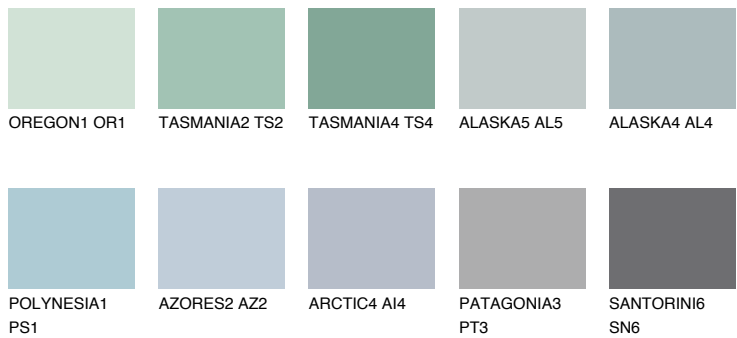

ADRIATIC2 AA2

63% **TSR** 64%

Matching colours

COLOURS

INTENSE

For more information on plasters and paints, go to www.ceresit.lv

*The presented colours refer to plasters and paints offered by Ceresit. Due to the use of digital techniques, the presented colours might not represent the original ones, thus they cannot be considered as a reliable colour presentation. We recommend checking the authentic colour samples.