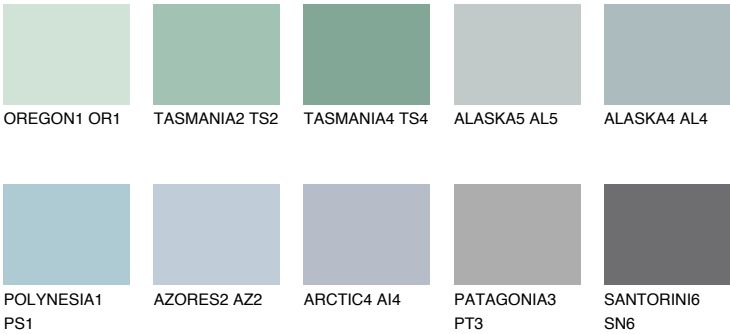

ADRIATIC2 AA2

63% **TSR** 64%

Matching colours

COLOURS

INTENSE

For more information on plasters and paints, go to www.ceresit.lv

*The presented colours refer to plasters and paints offered by Ceresit. Due to the use of digital techniques, the presented colours might not represent the original ones, thus they cannot be considered as a reliable colour presentation. We recommend checking the authentic colour samples.