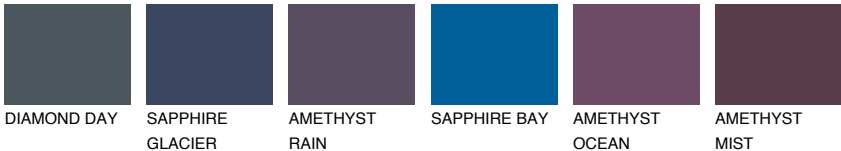

ADRIATIC2 AA2

63% **TSR** 64%

Matching colours

COLOURS

INTENSE

For more information on plasters and paints, go to www.ceresit.lv

*The presented colours refer to plasters and paints offered by Ceresit. Due to the use of digital techniques, the presented colours might not represent the original ones, thus they cannot be considered as a reliable colour presentation. We recommend checking the authentic colour samples.