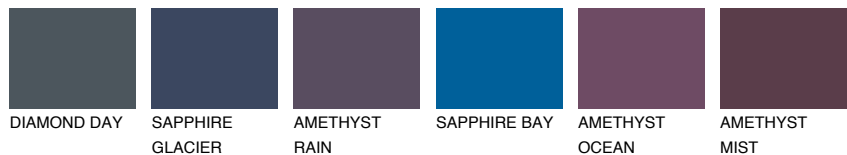

COLOUR DETAILS

ADRIATIC2 AA2

63% TSR 64%

Matching colours

COLOURS

INTENSE

For more information on plasters and paints, go to www.ceresit.lv

*The presented colours refer to plasters and paints offered by Ceresit. Due to the use of digital techniques, the presented colours might not represent the original ones, thus they cannot be considered as a reliable colour presentation. We recommend checking the authentic colour samples.