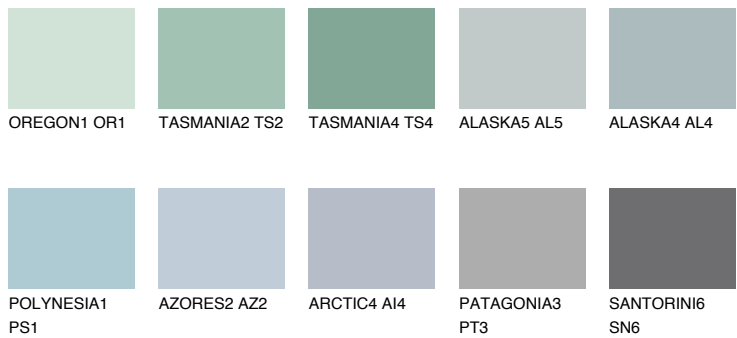

# COLOUR DETAILS

## ADRIATIC2 AA2

63% TSR 64%

### Matching colours

#### COLOURS