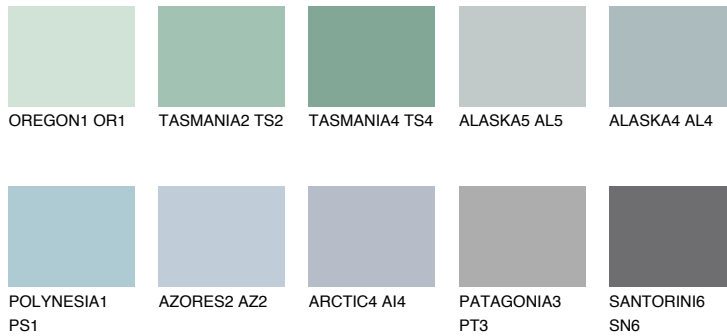

ADRIATIC2 AA2

63% **TSR** 64%

Matching colours

COLOURS

INTENSE

For more information on plasters and paints, go to www.ceresit.lv

*The presented colours refer to plasters and paints offered by Ceresit. Due to the use of digital techniques, the presented colours might not represent the original ones, thus they cannot be considered as a reliable colour presentation. We recommend checking the authentic colour samples.